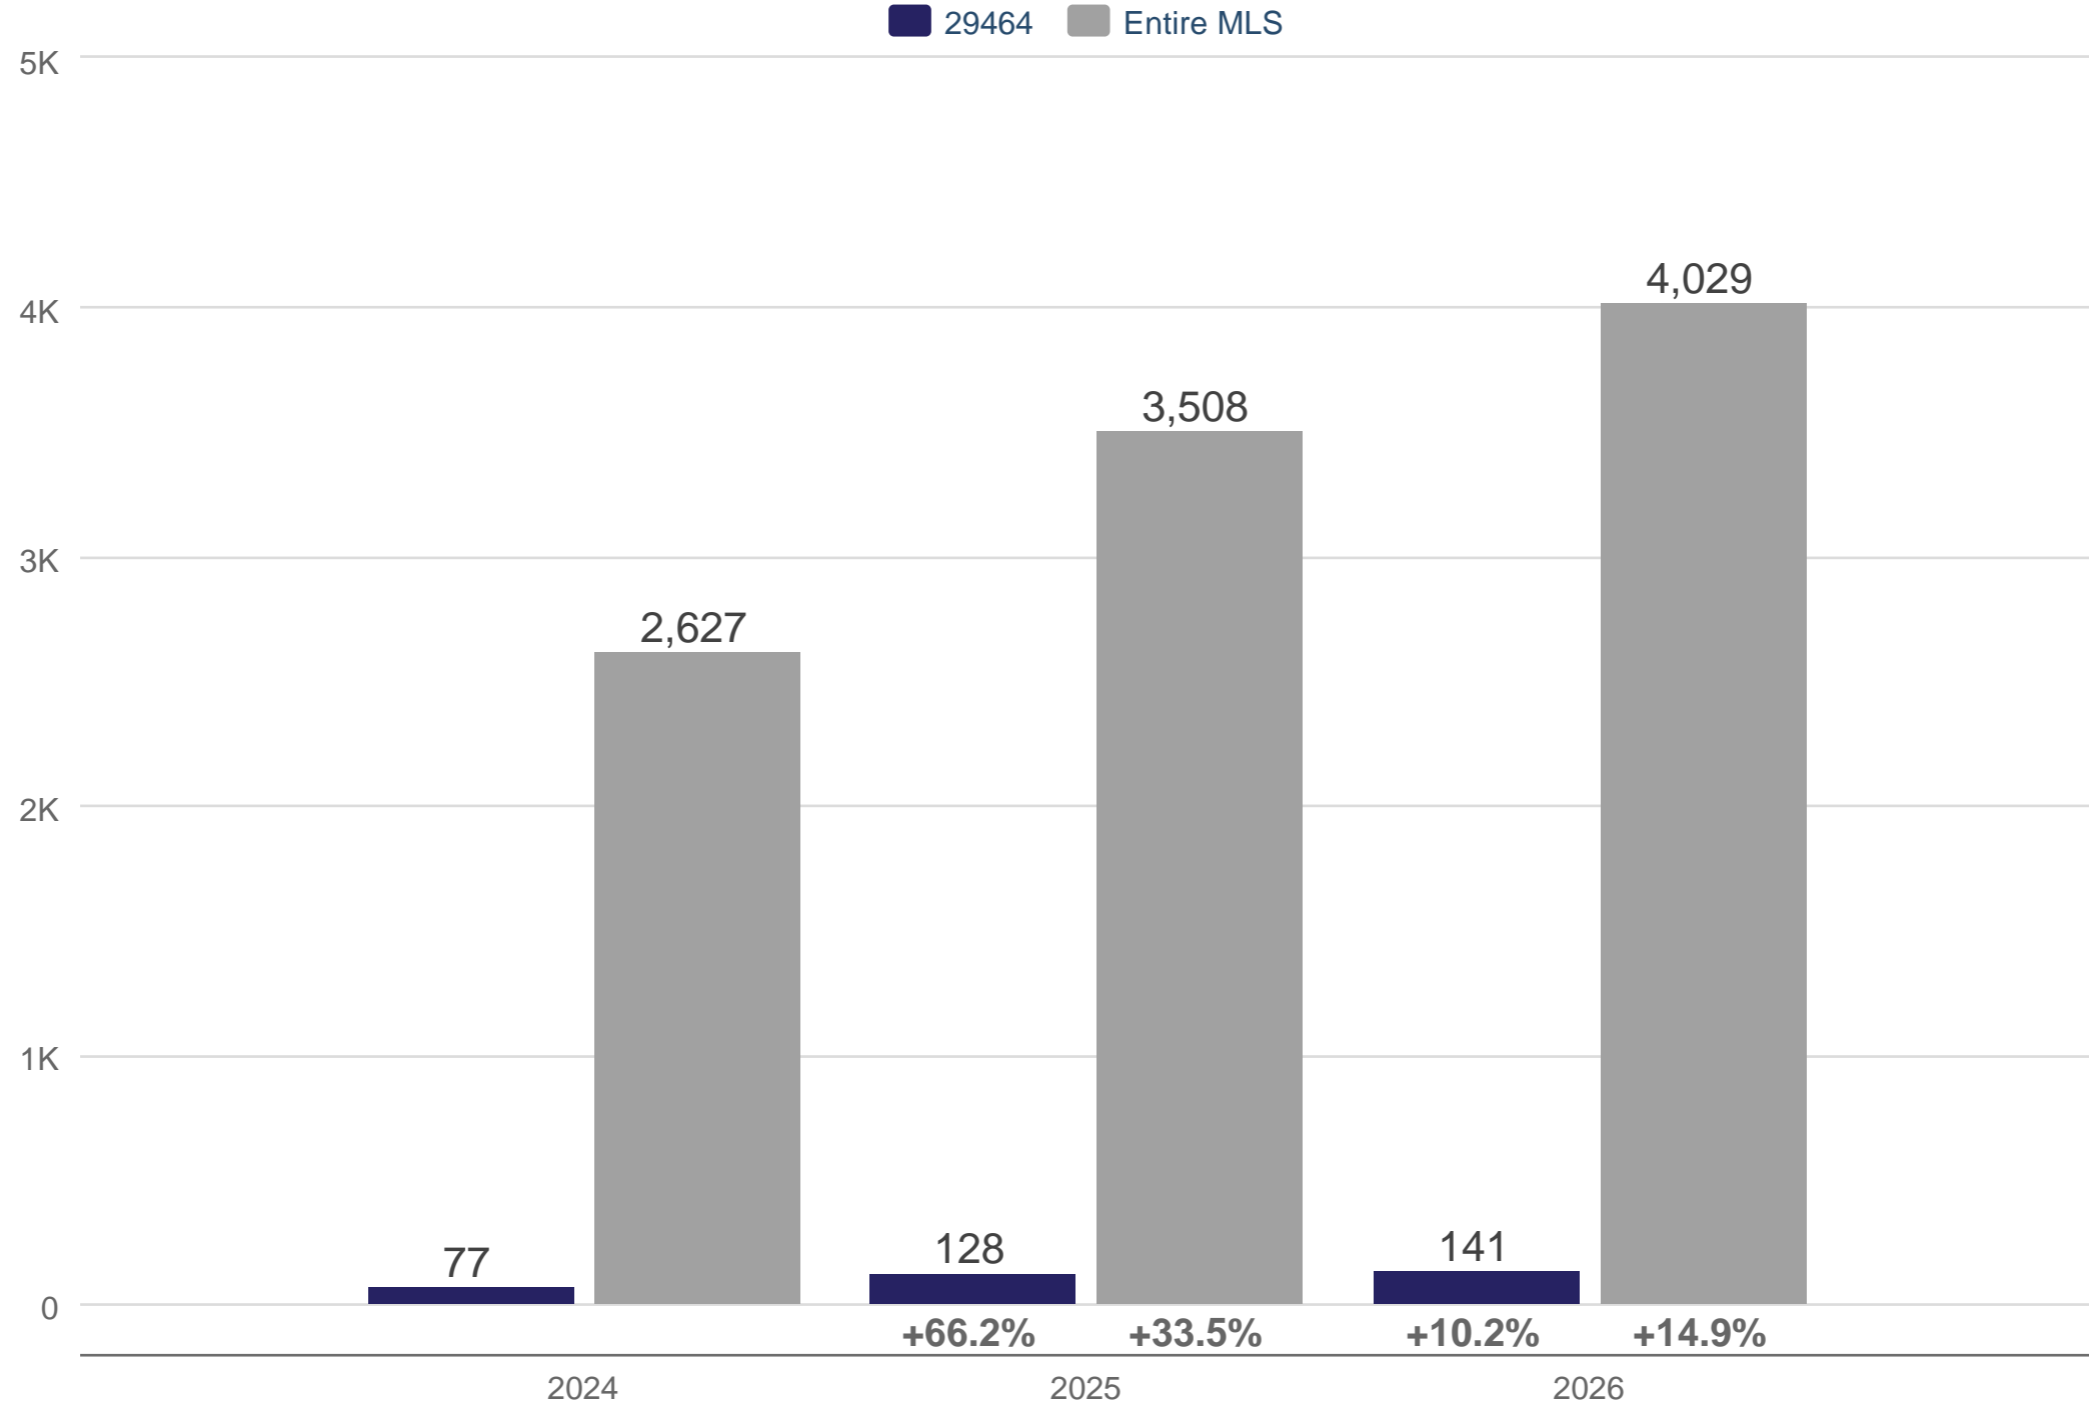

29464 & Entire MLS: Residential, Single-Family

Each data point is 12 months of activity. Data is from June 4, 2026.