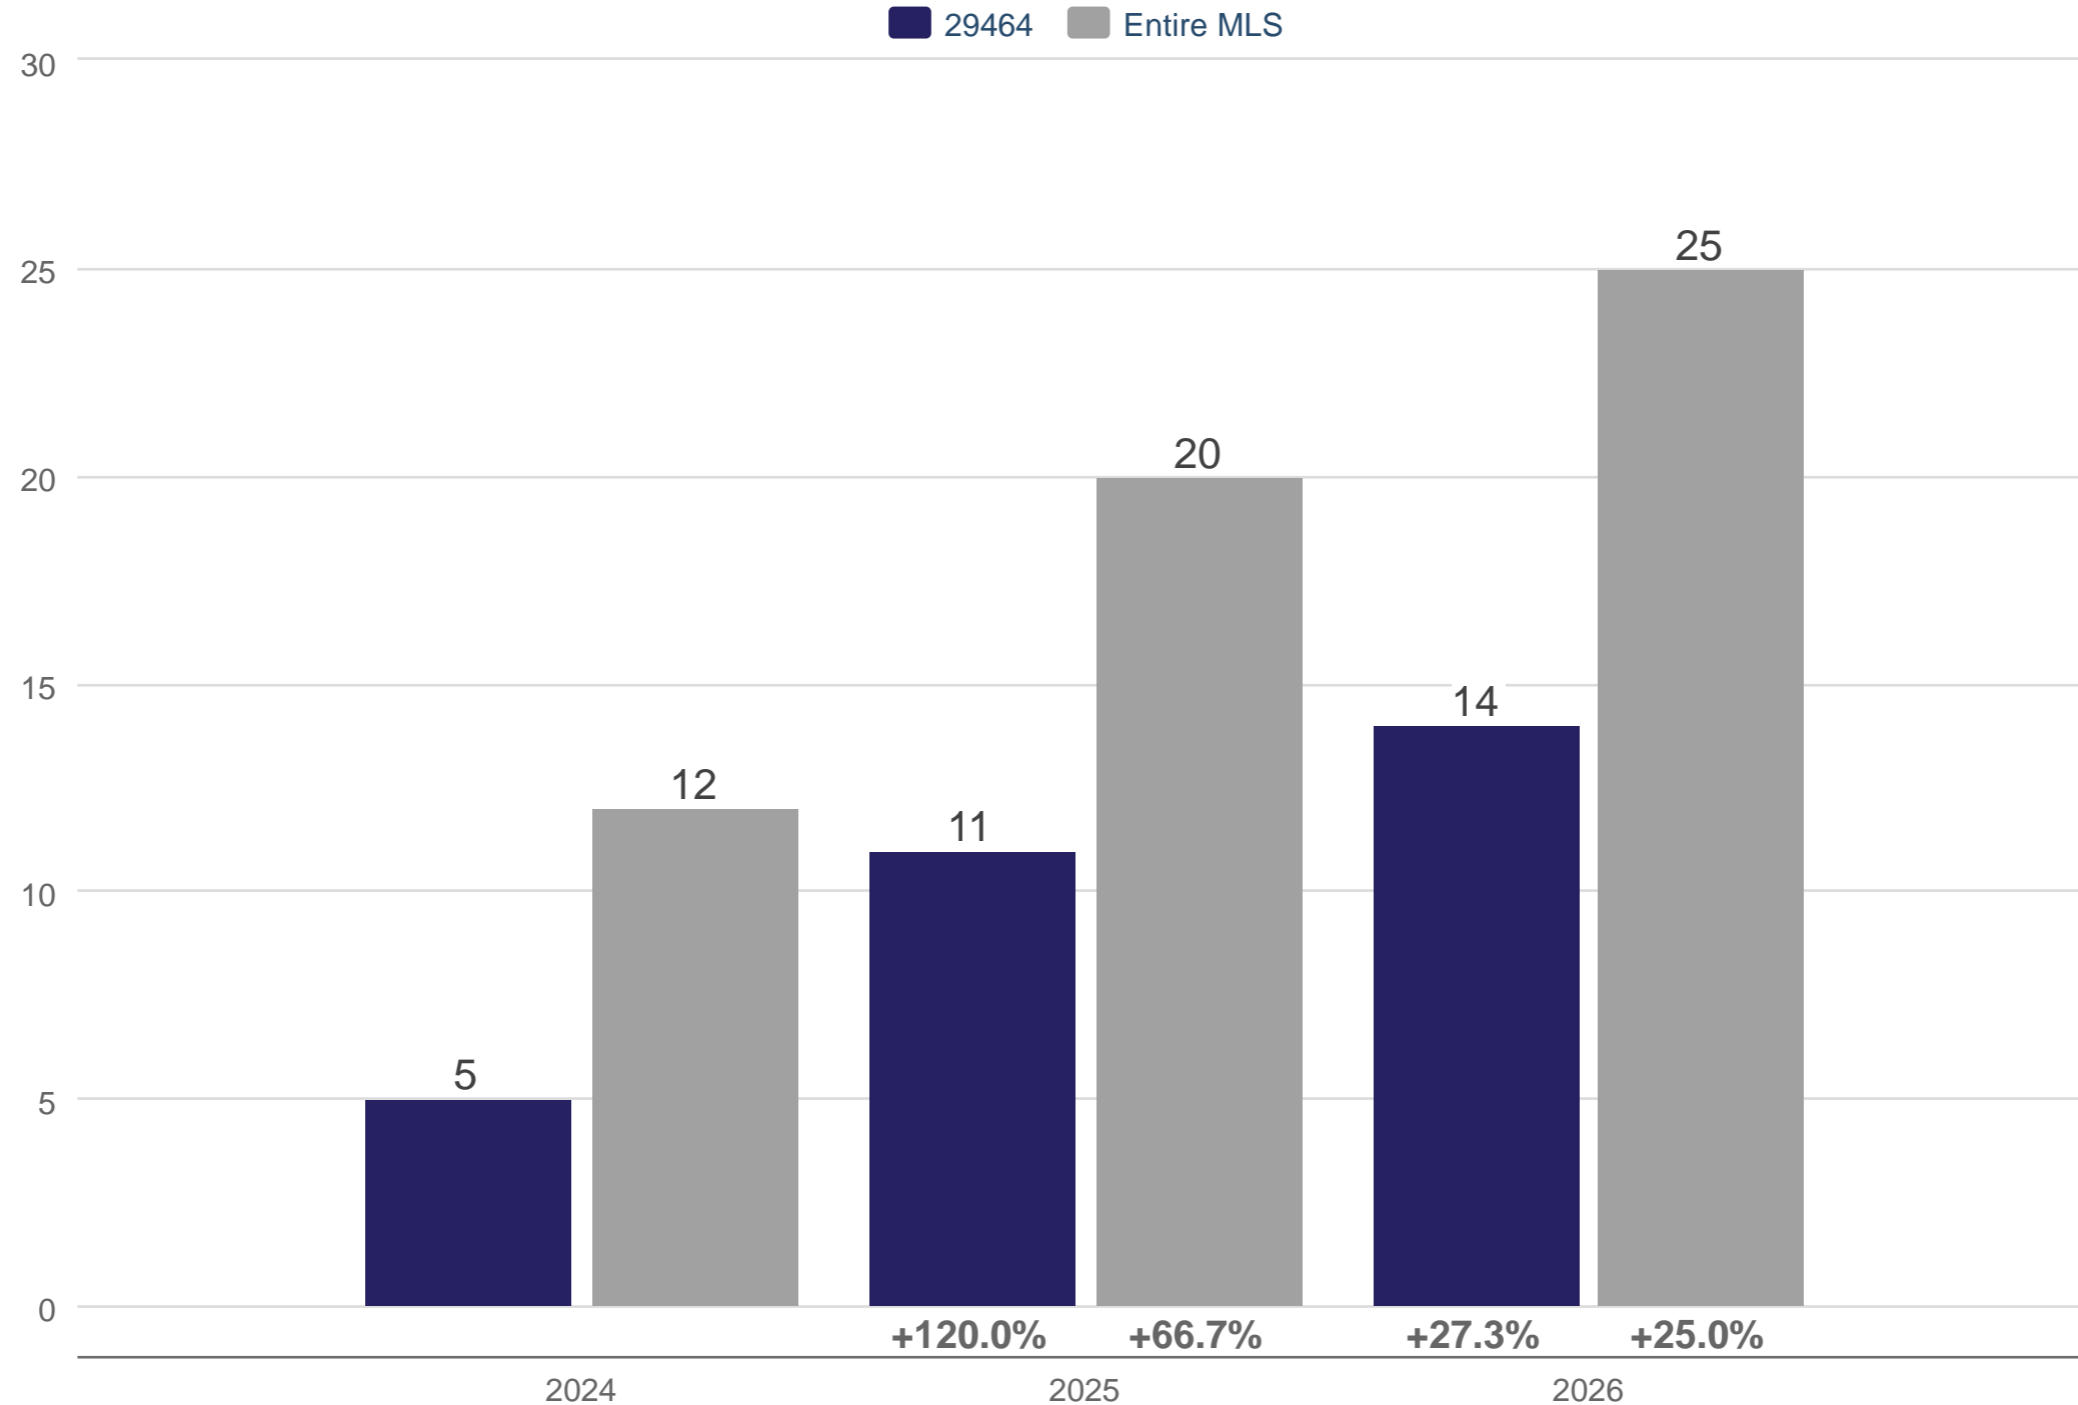

29464 & Entire MLS: Residential, Single-Family

Each data point is 12 months of activity. Data is from June 4, 2026.