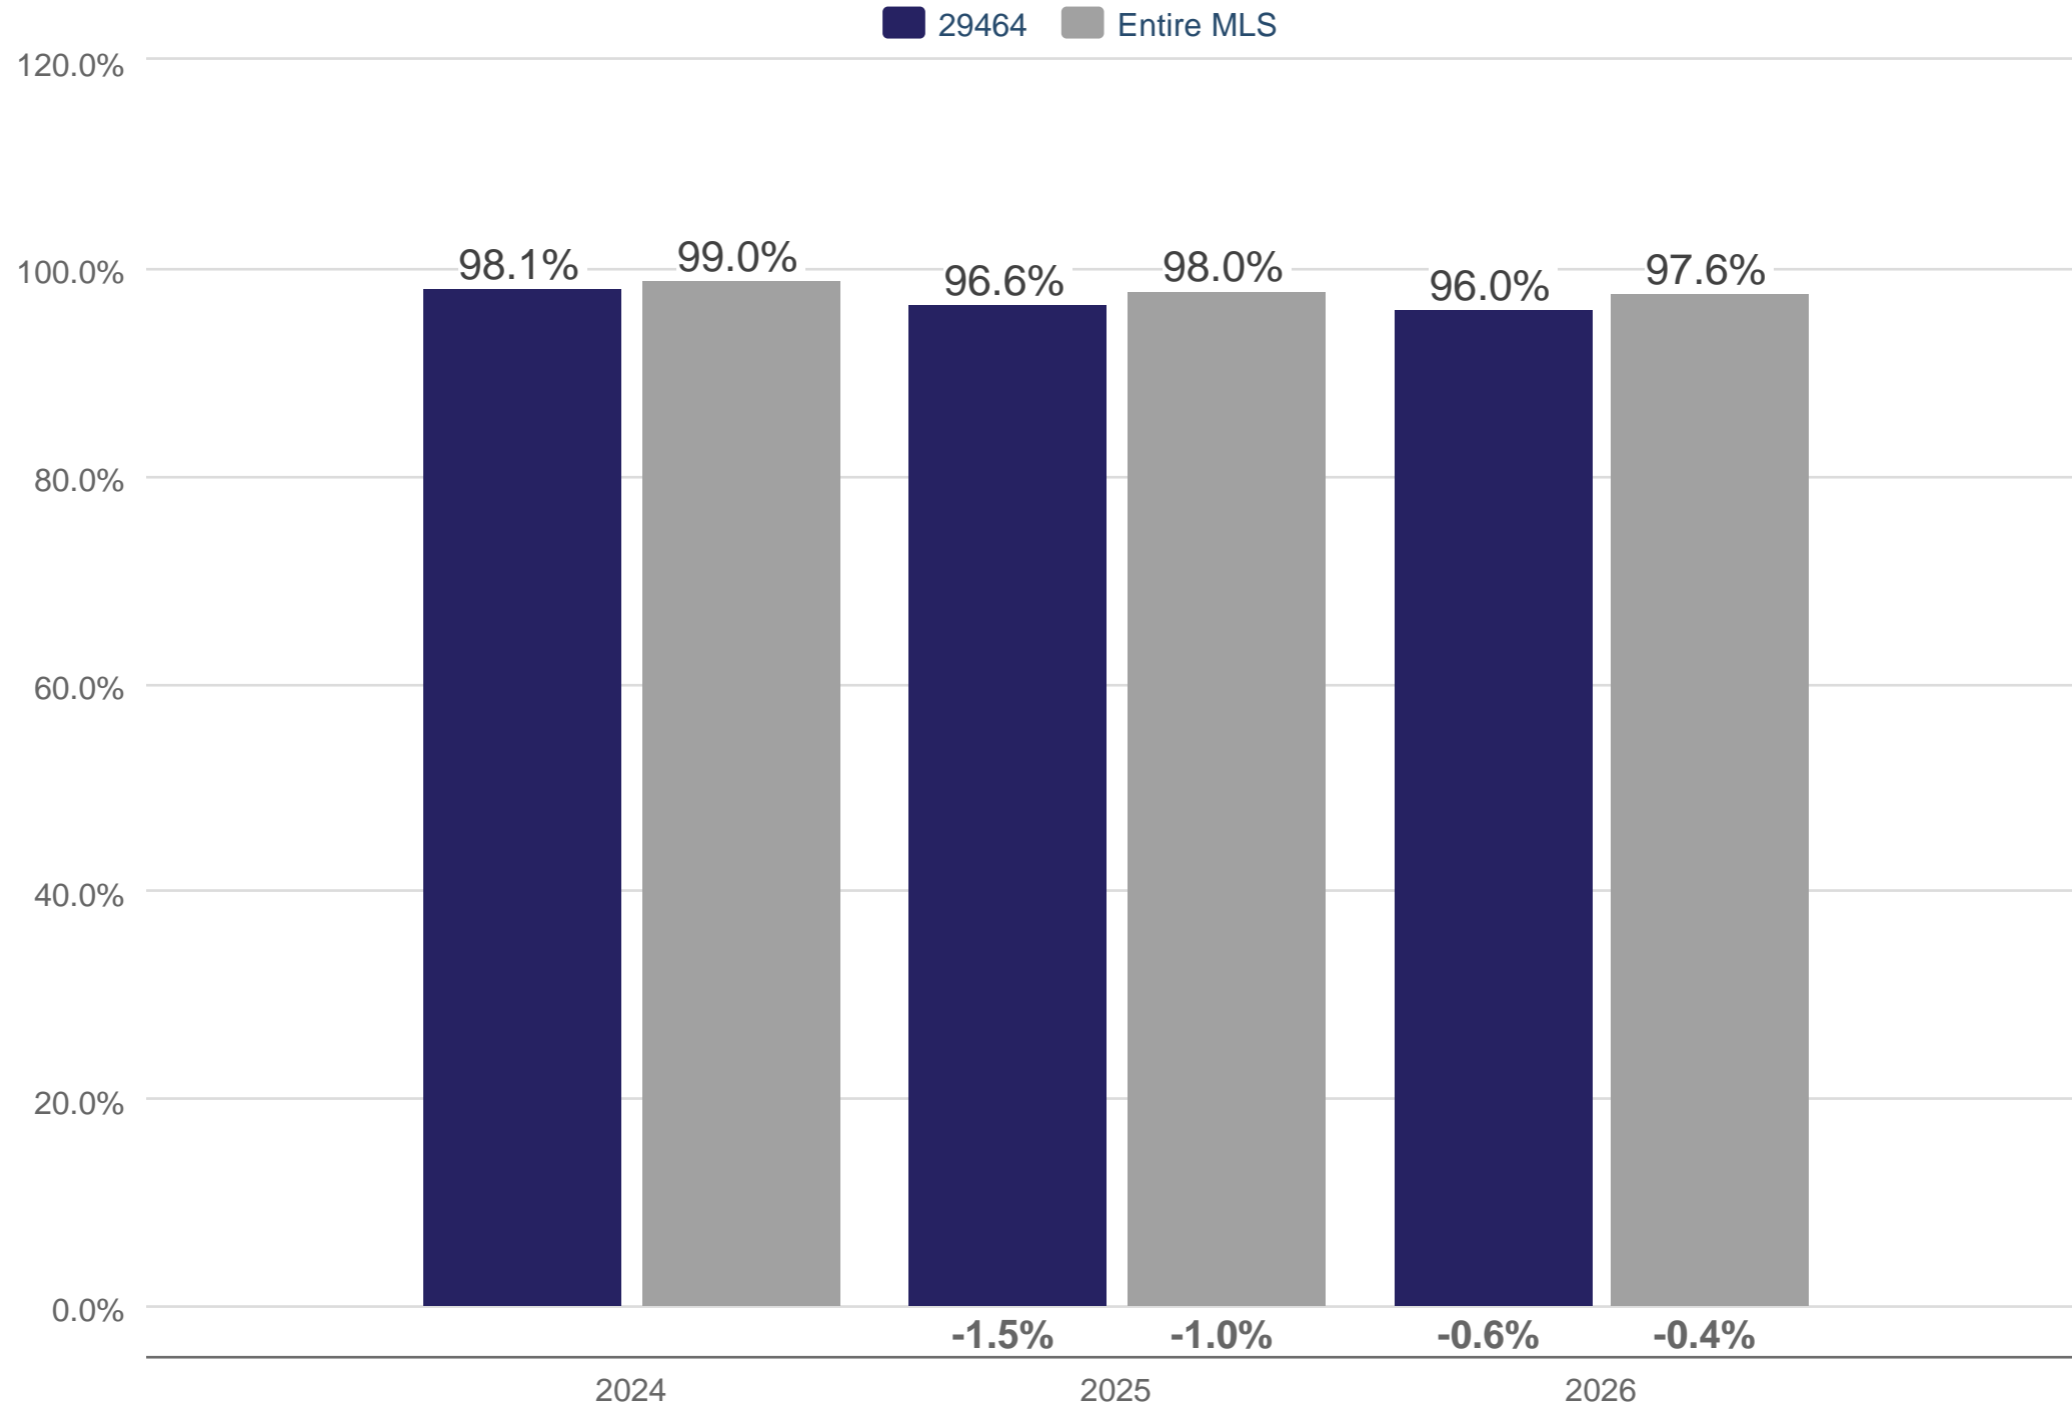

### May Median Percent of Original Price

29464 & Entire MLS: Residential, Single-Family

Each data point is 12 months of activity. Data is from June 4, 2026.