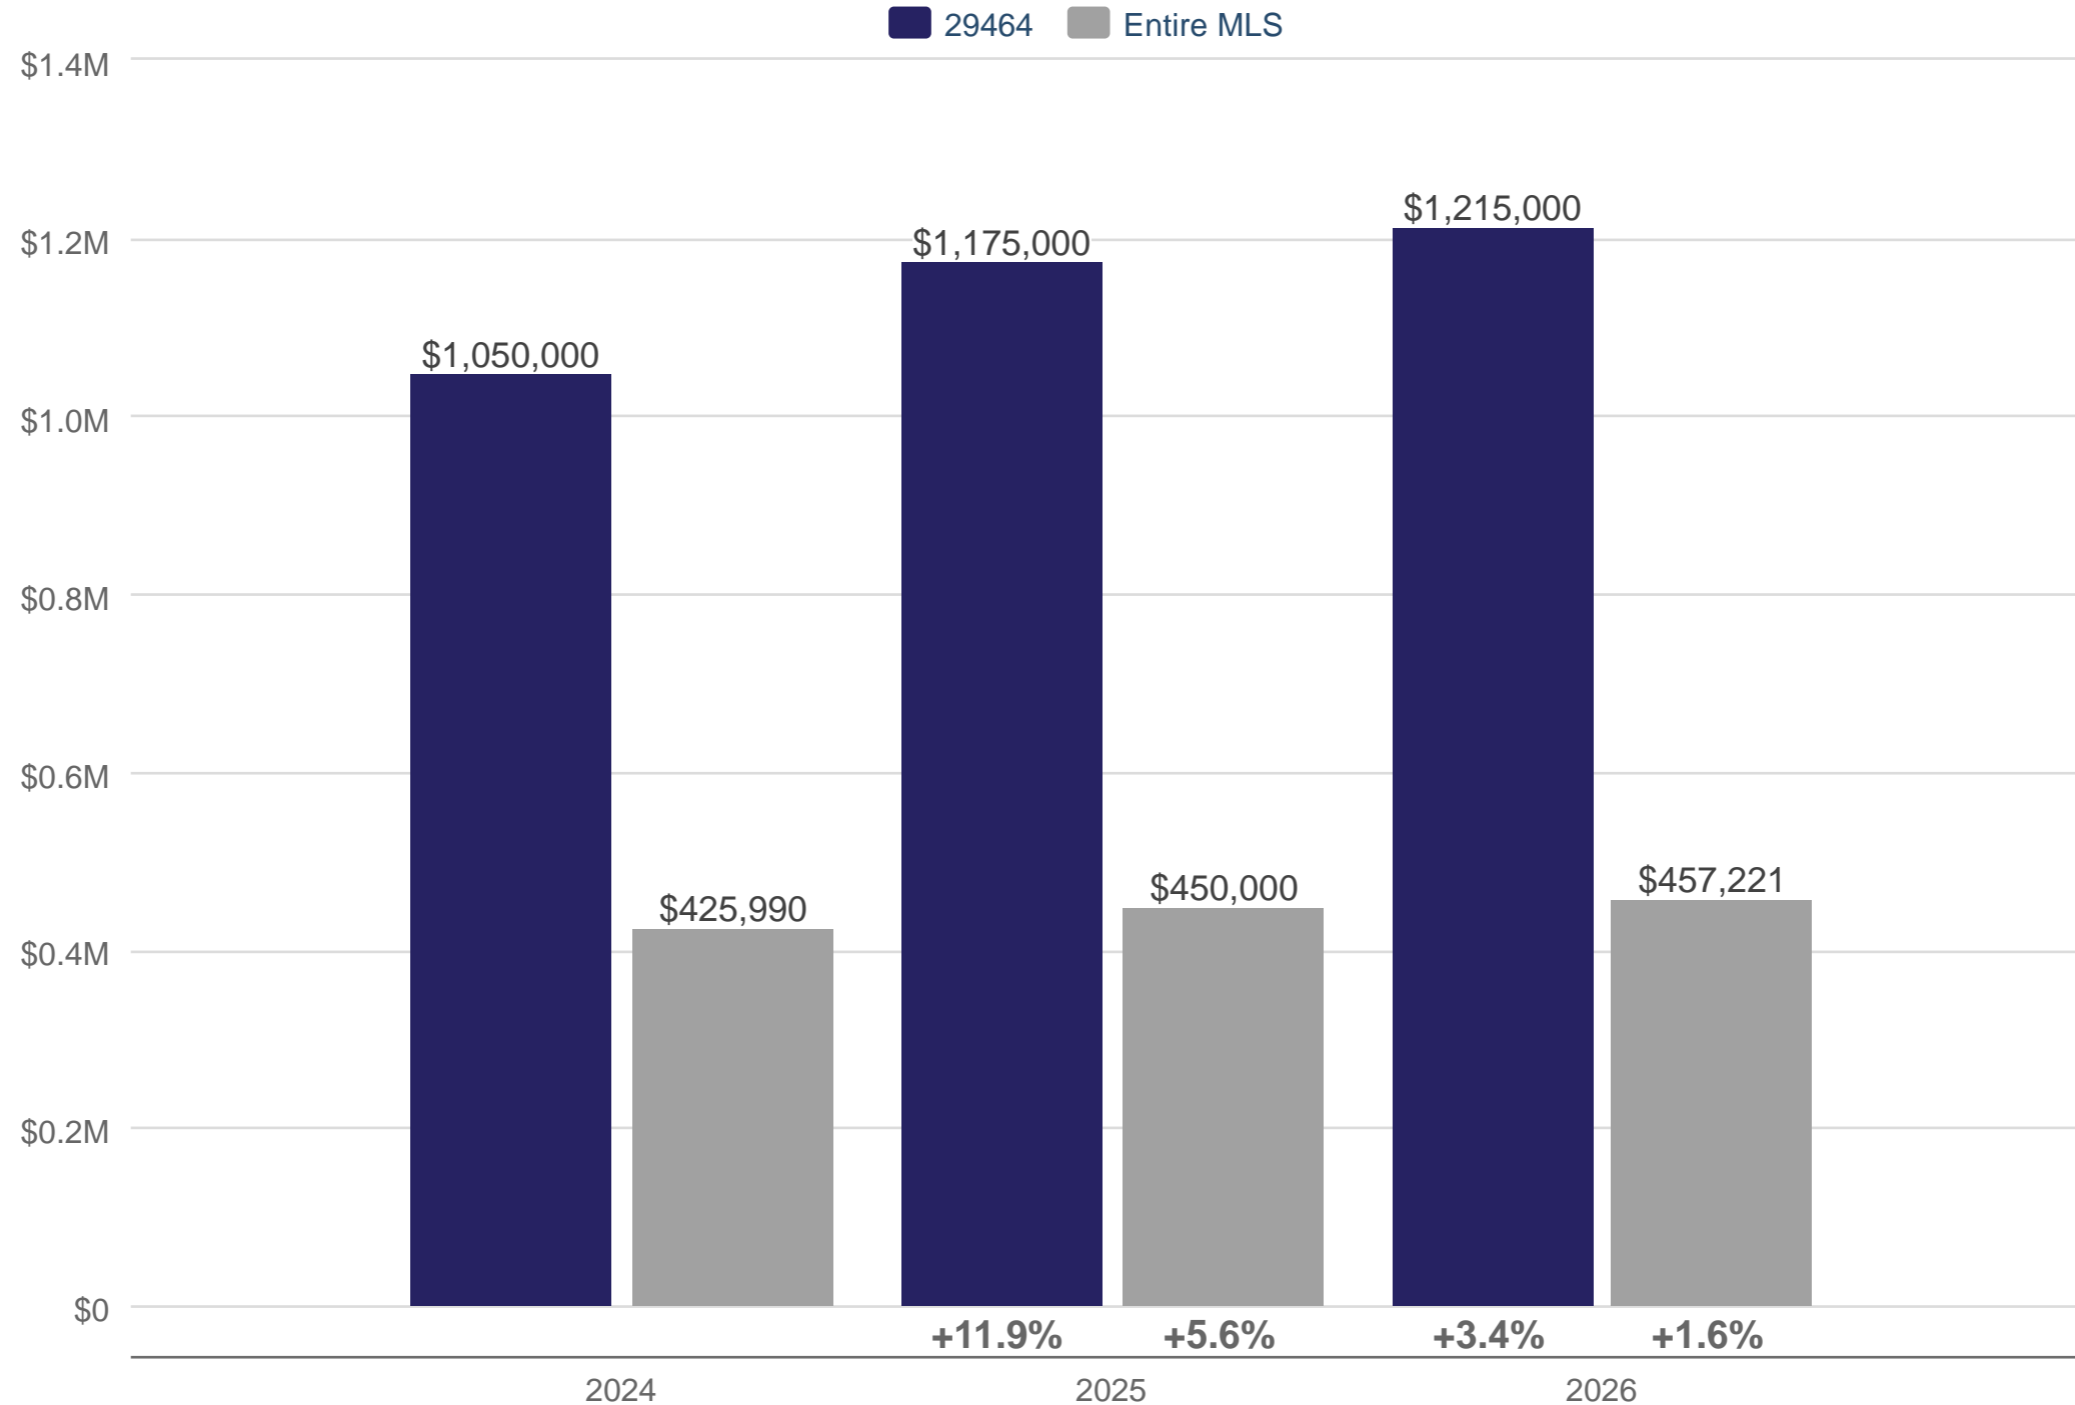

29464 & Entire MLS: Residential, Single-Family

Each data point is 12 months of activity. Data is from June 4, 2026.