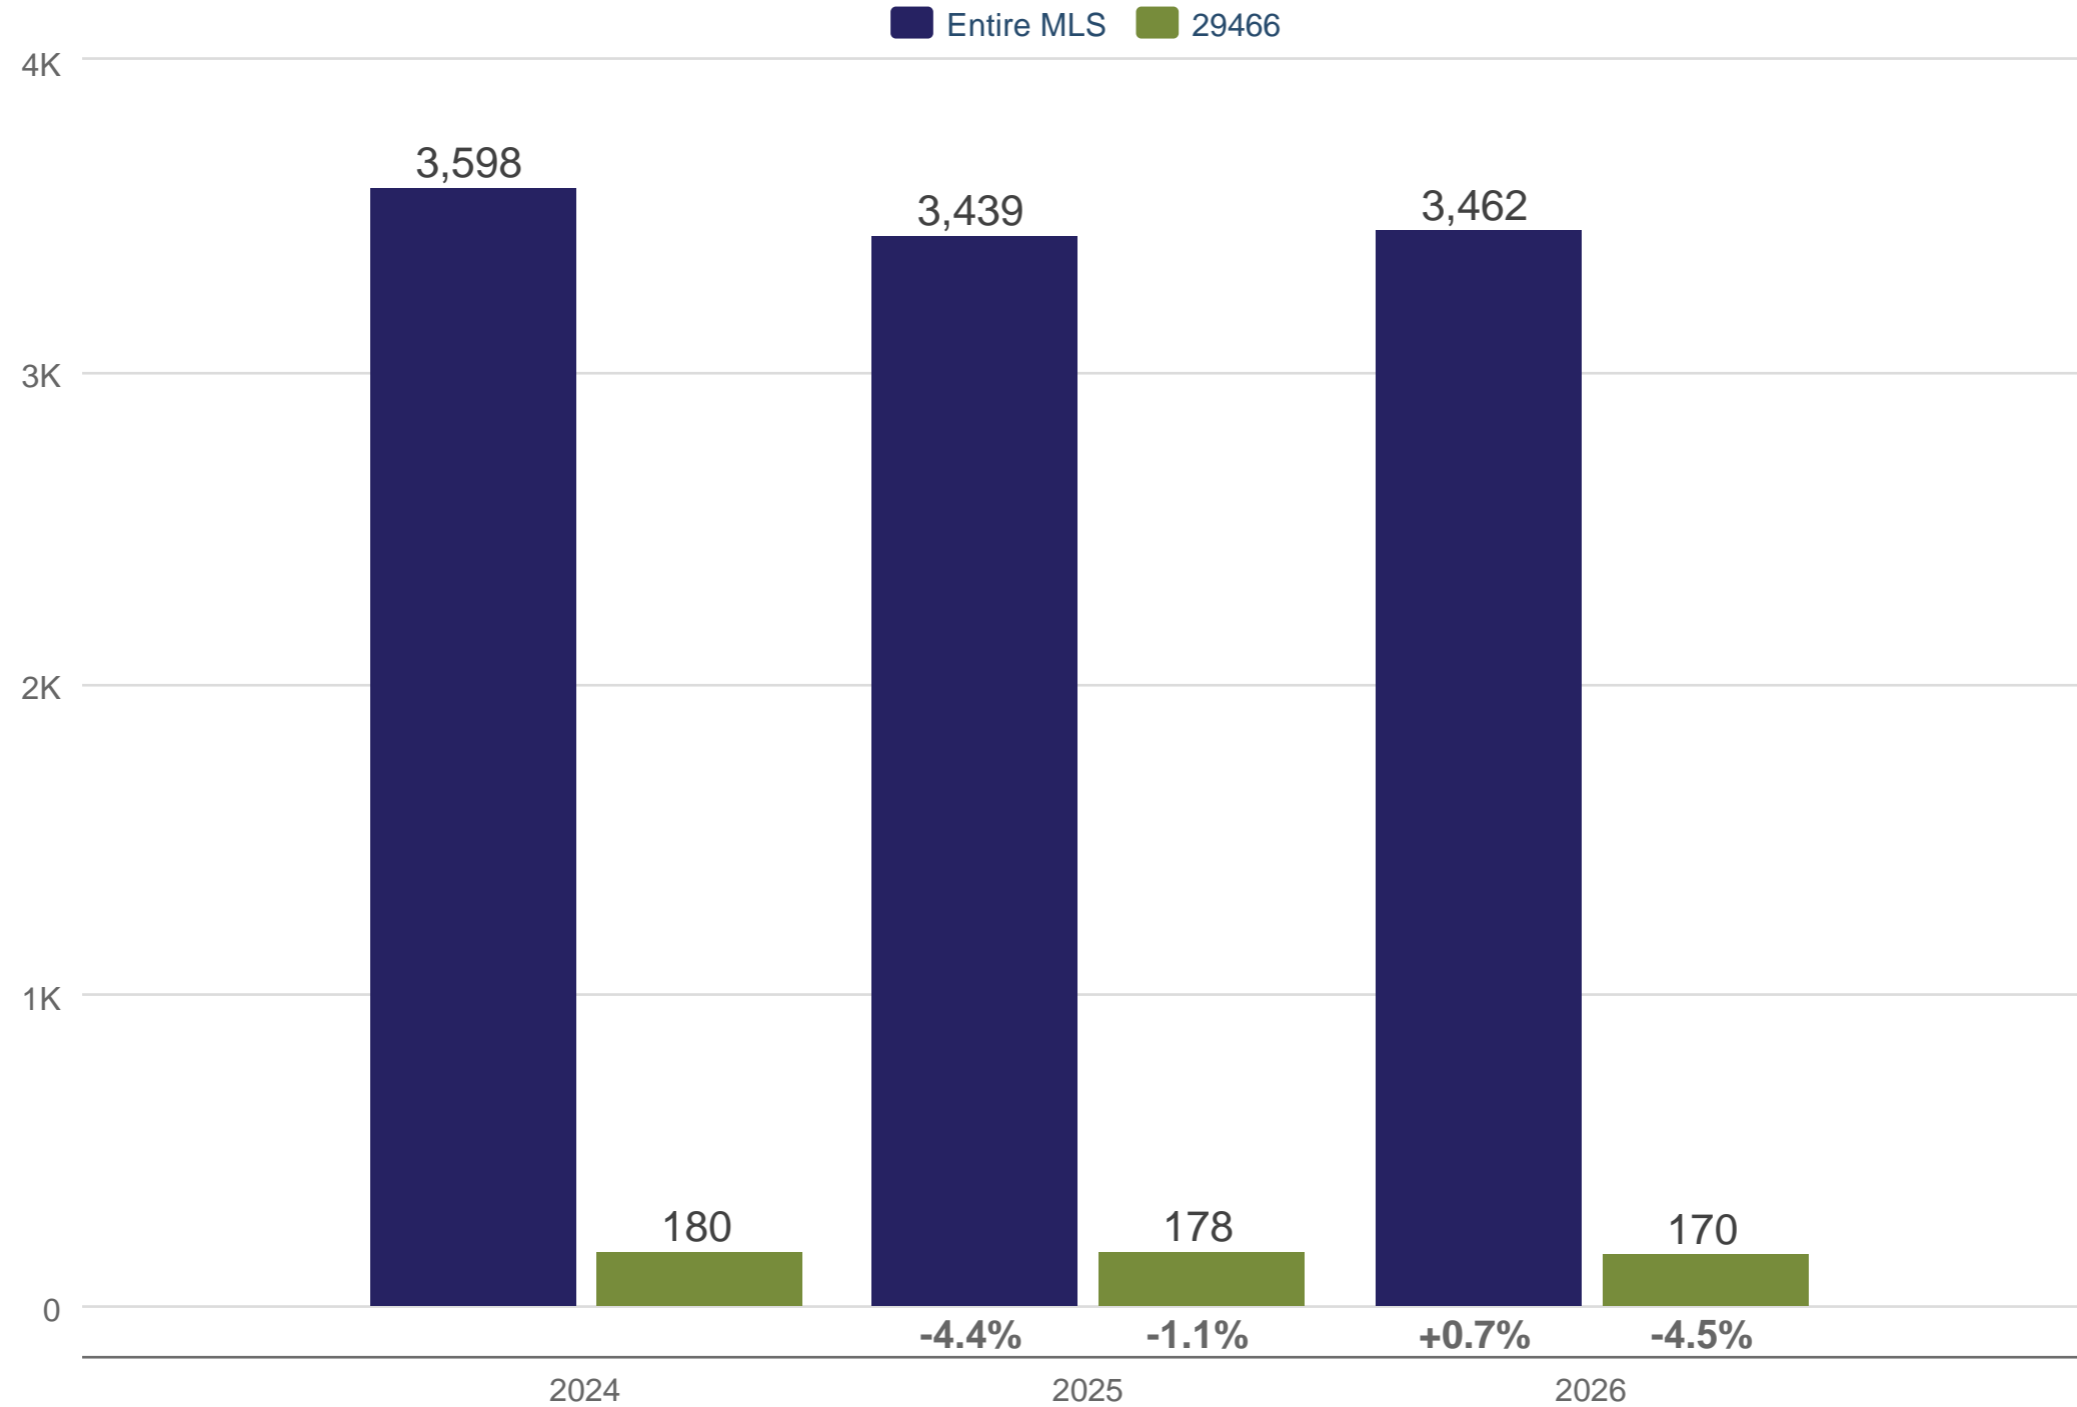

Entire MLS & 29466: Residential, Single-Family

Each data point is three months of activity. Data is from May 6, 2026.