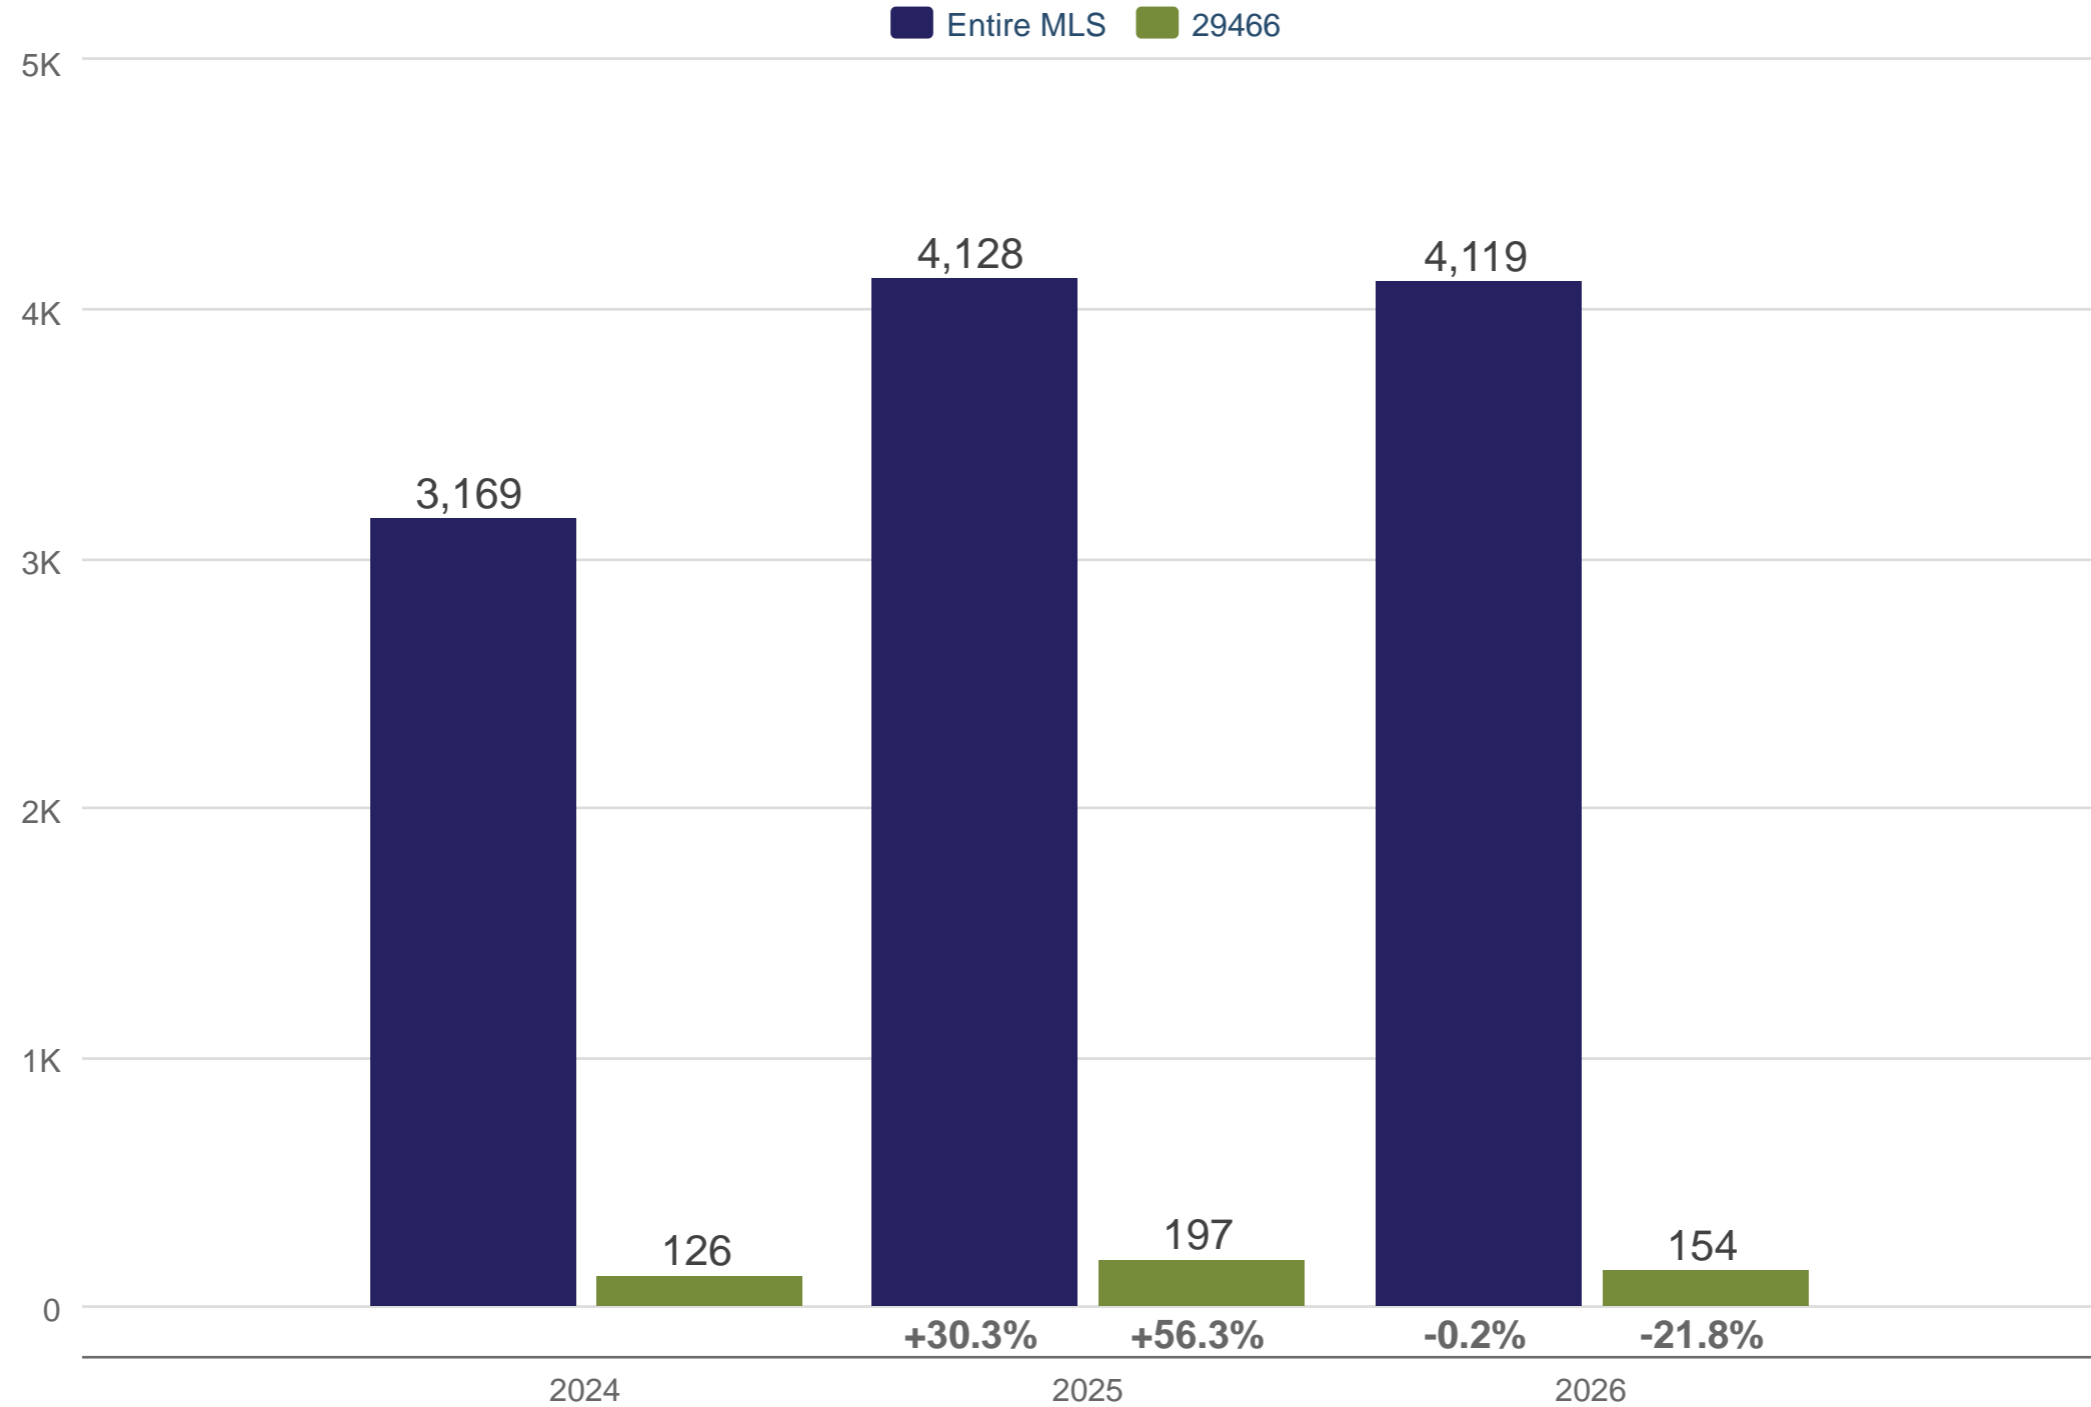

Entire MLS & 29466: Residential, Single-Family

Each point is actual monthly data. Data is from June 4, 2026.