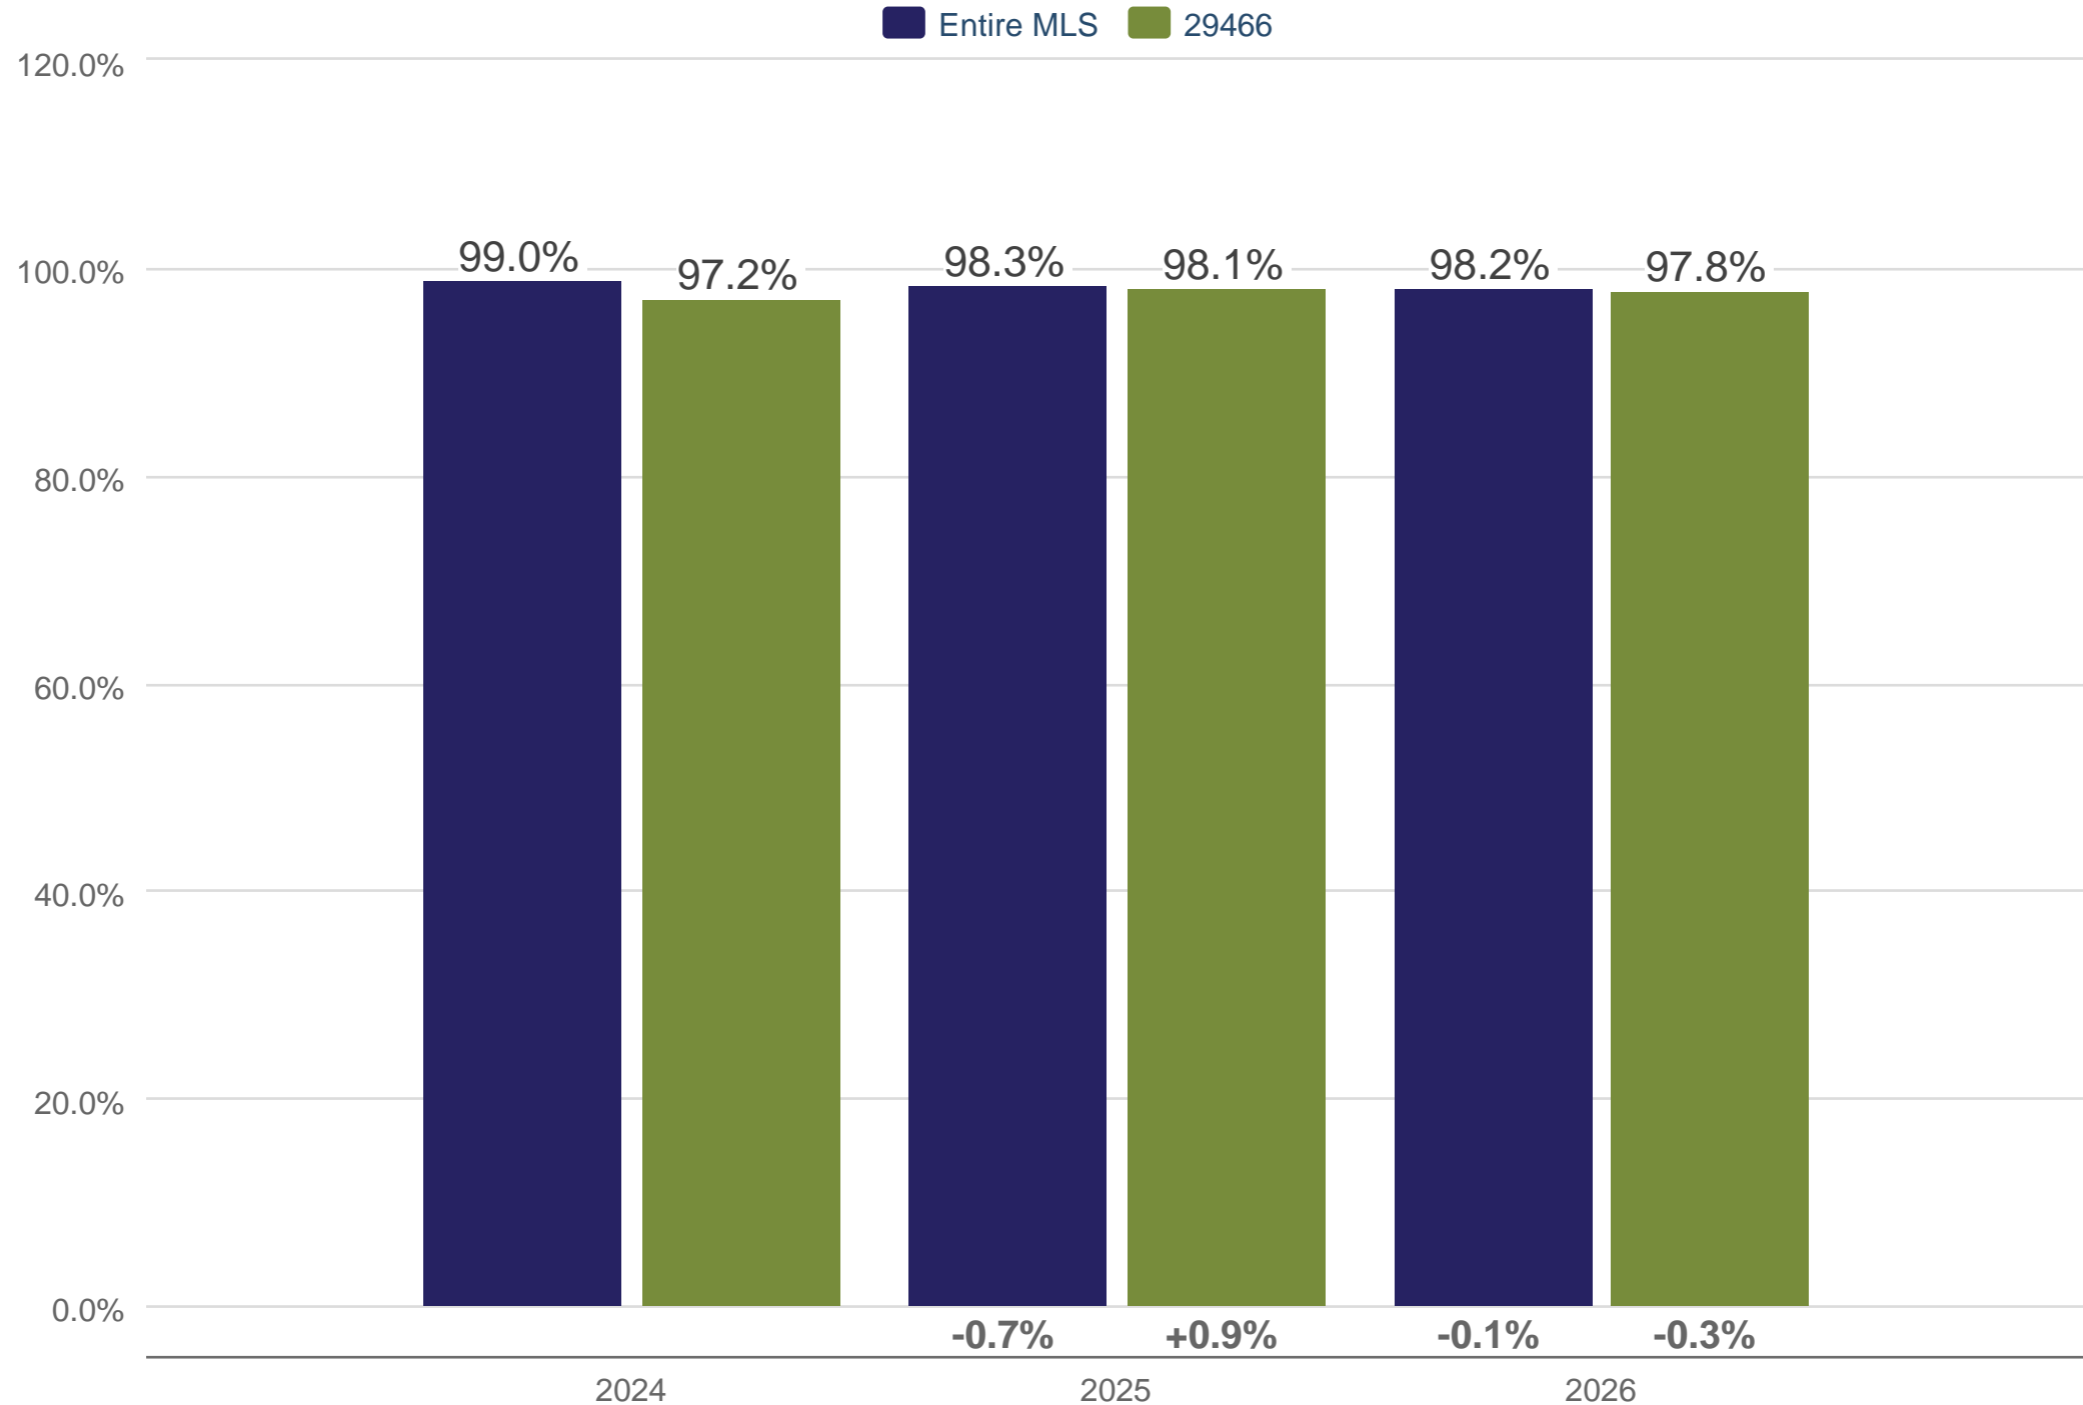

Entire MLS & 29466: Residential, Single-Family

Each point is actual monthly data. Data is from June 4, 2026.