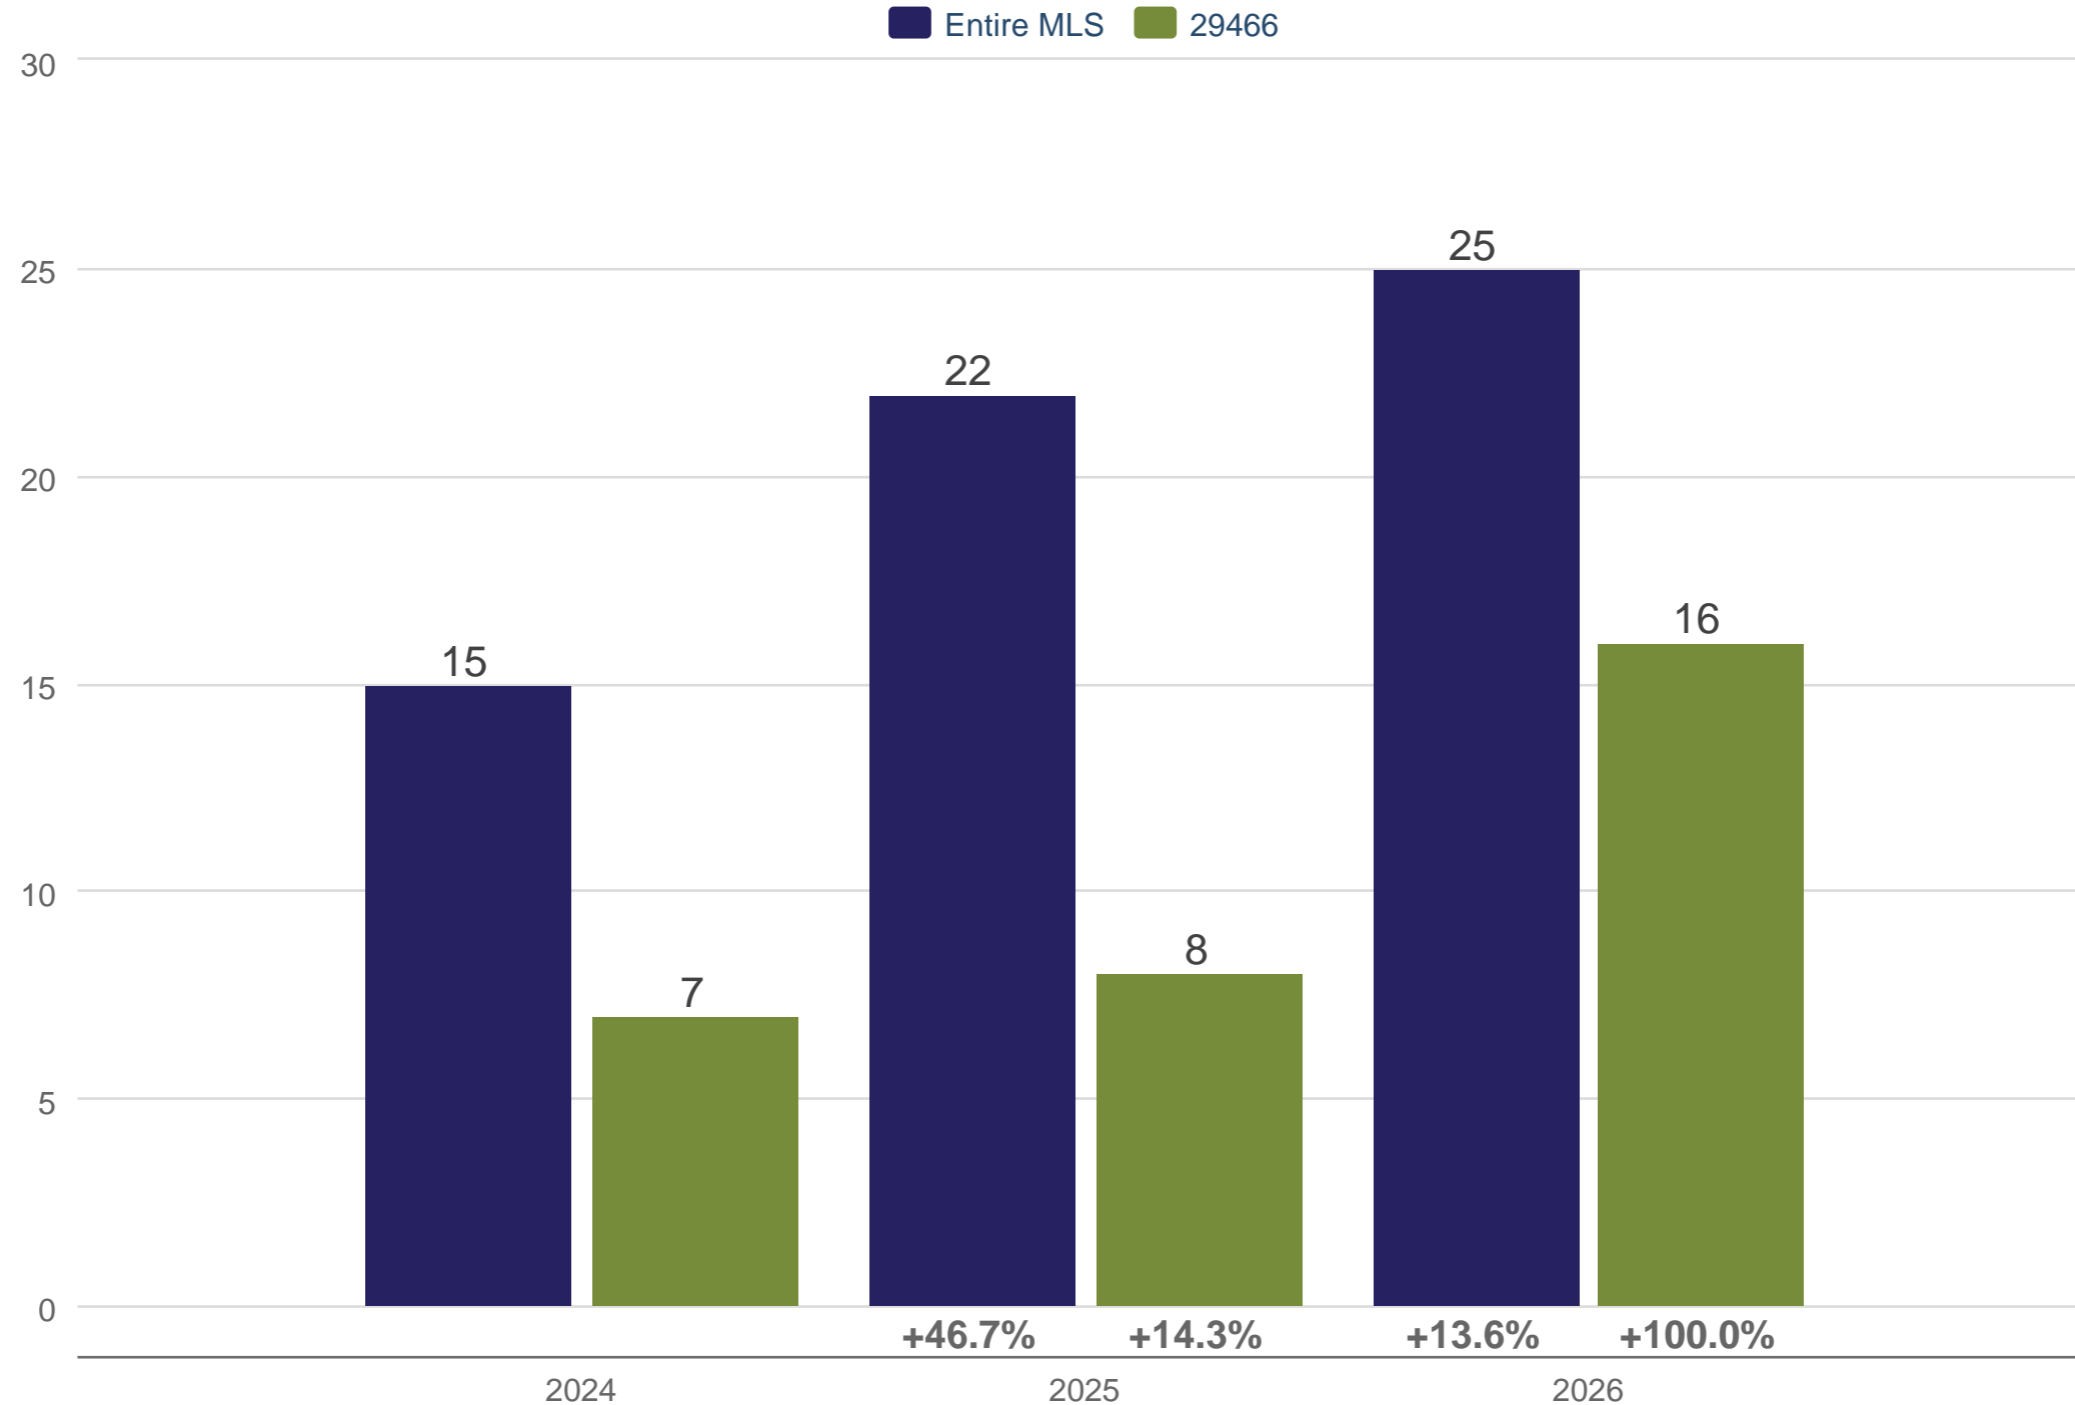

### April Median Days on Market

Entire MLS & 29466: Residential, Single-Family

Each data point is three months of activity. Data is from May 5, 2026.