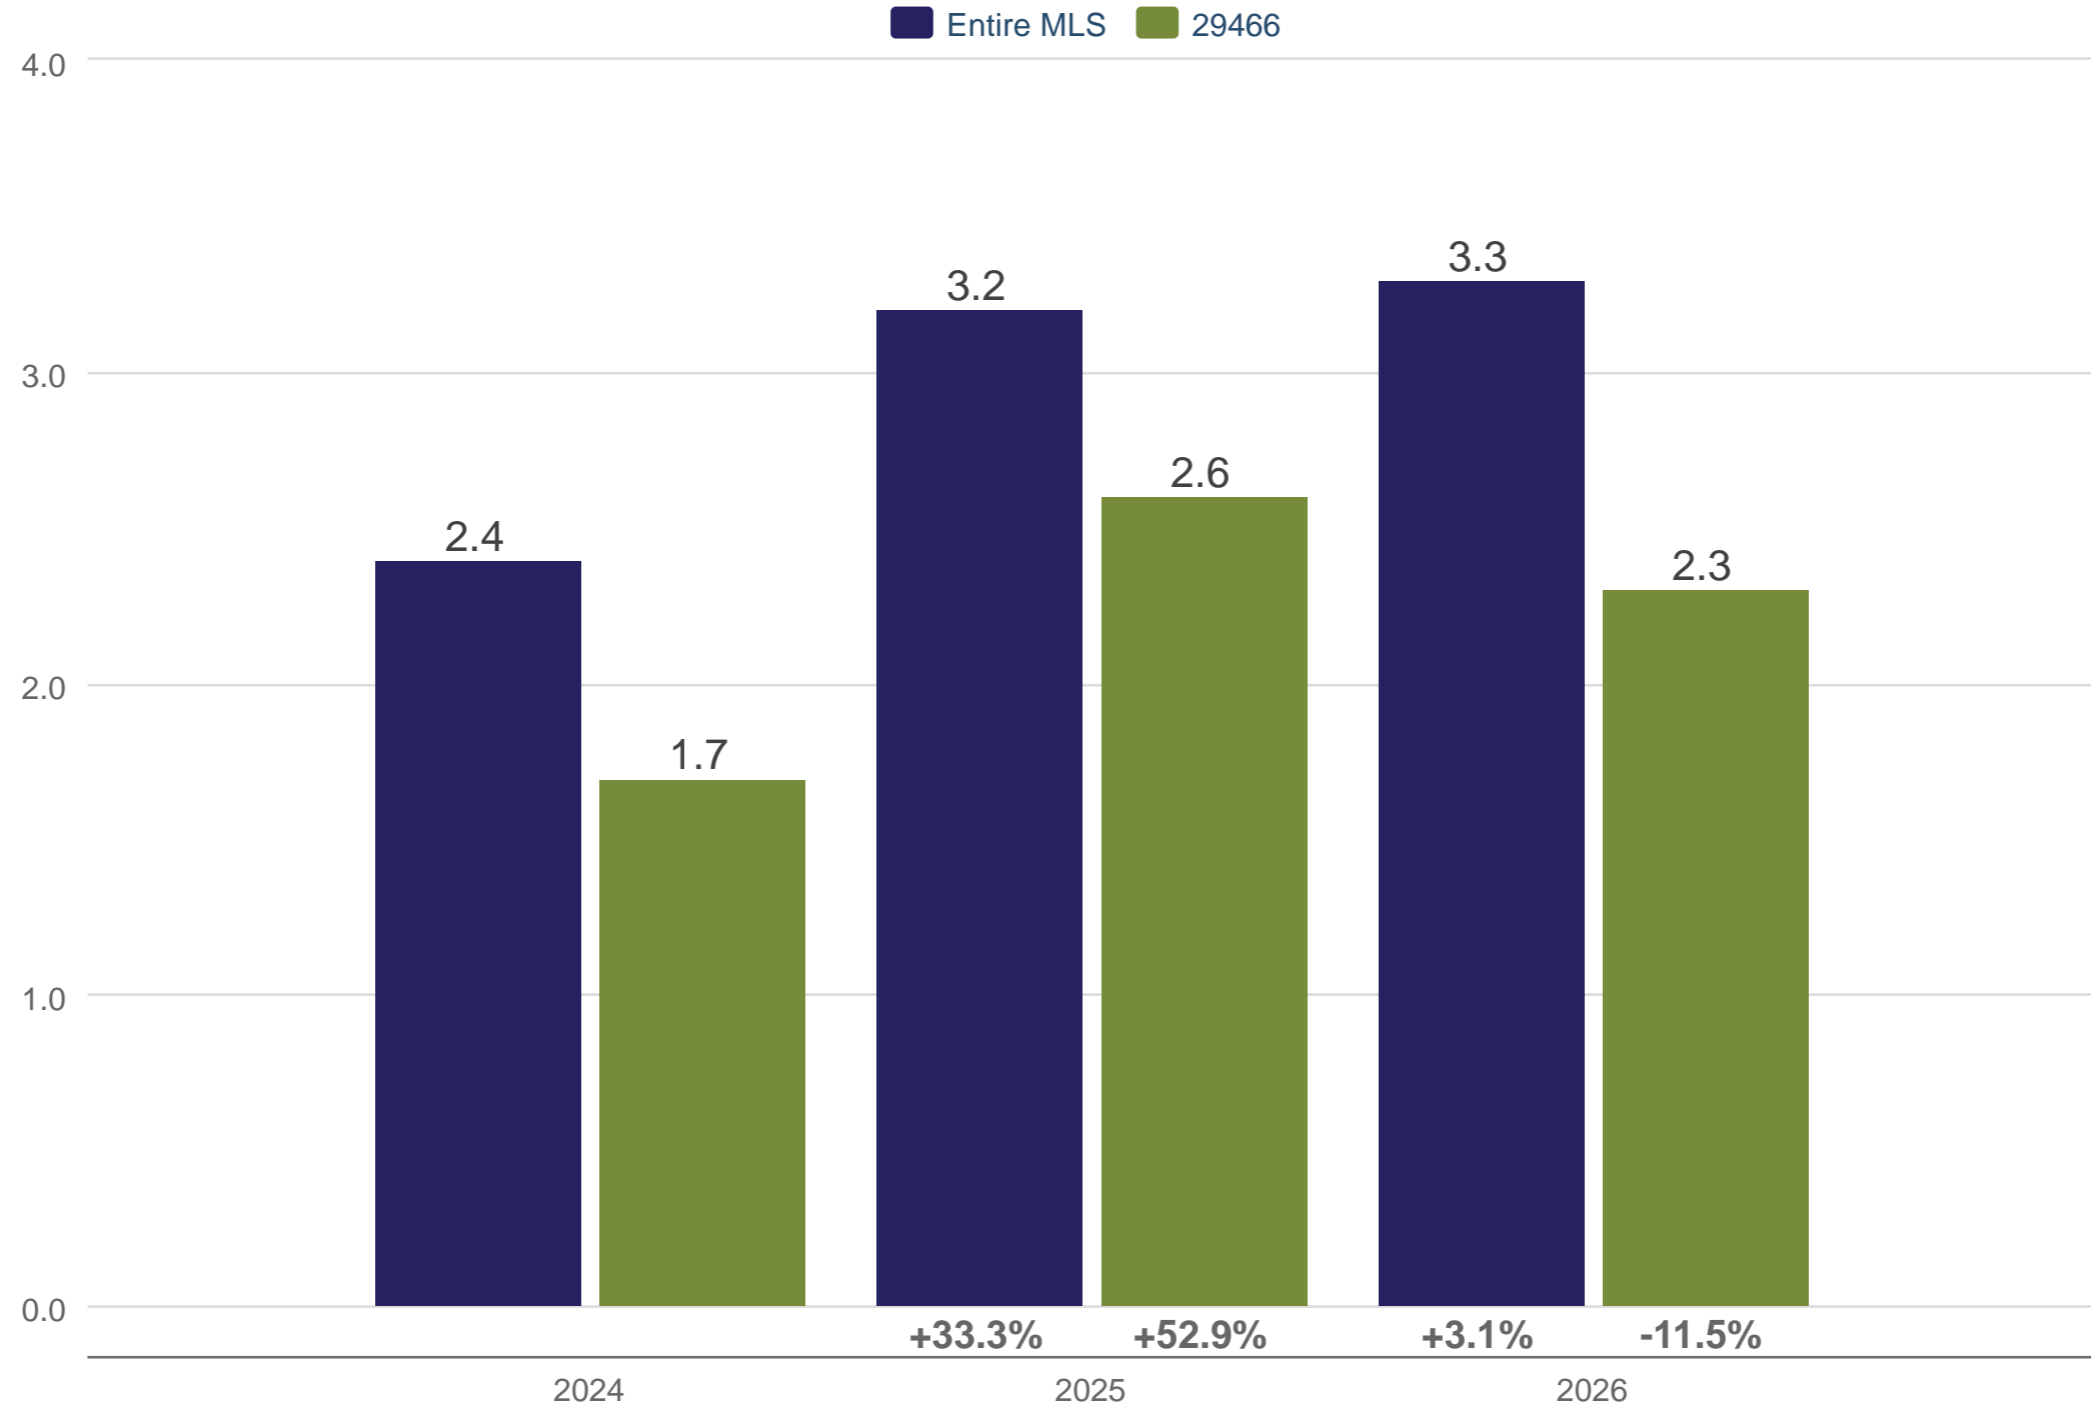

Entire MLS & 29466: Residential, Single-Family

Each data point is three months of activity. Data is from May 5, 2026.