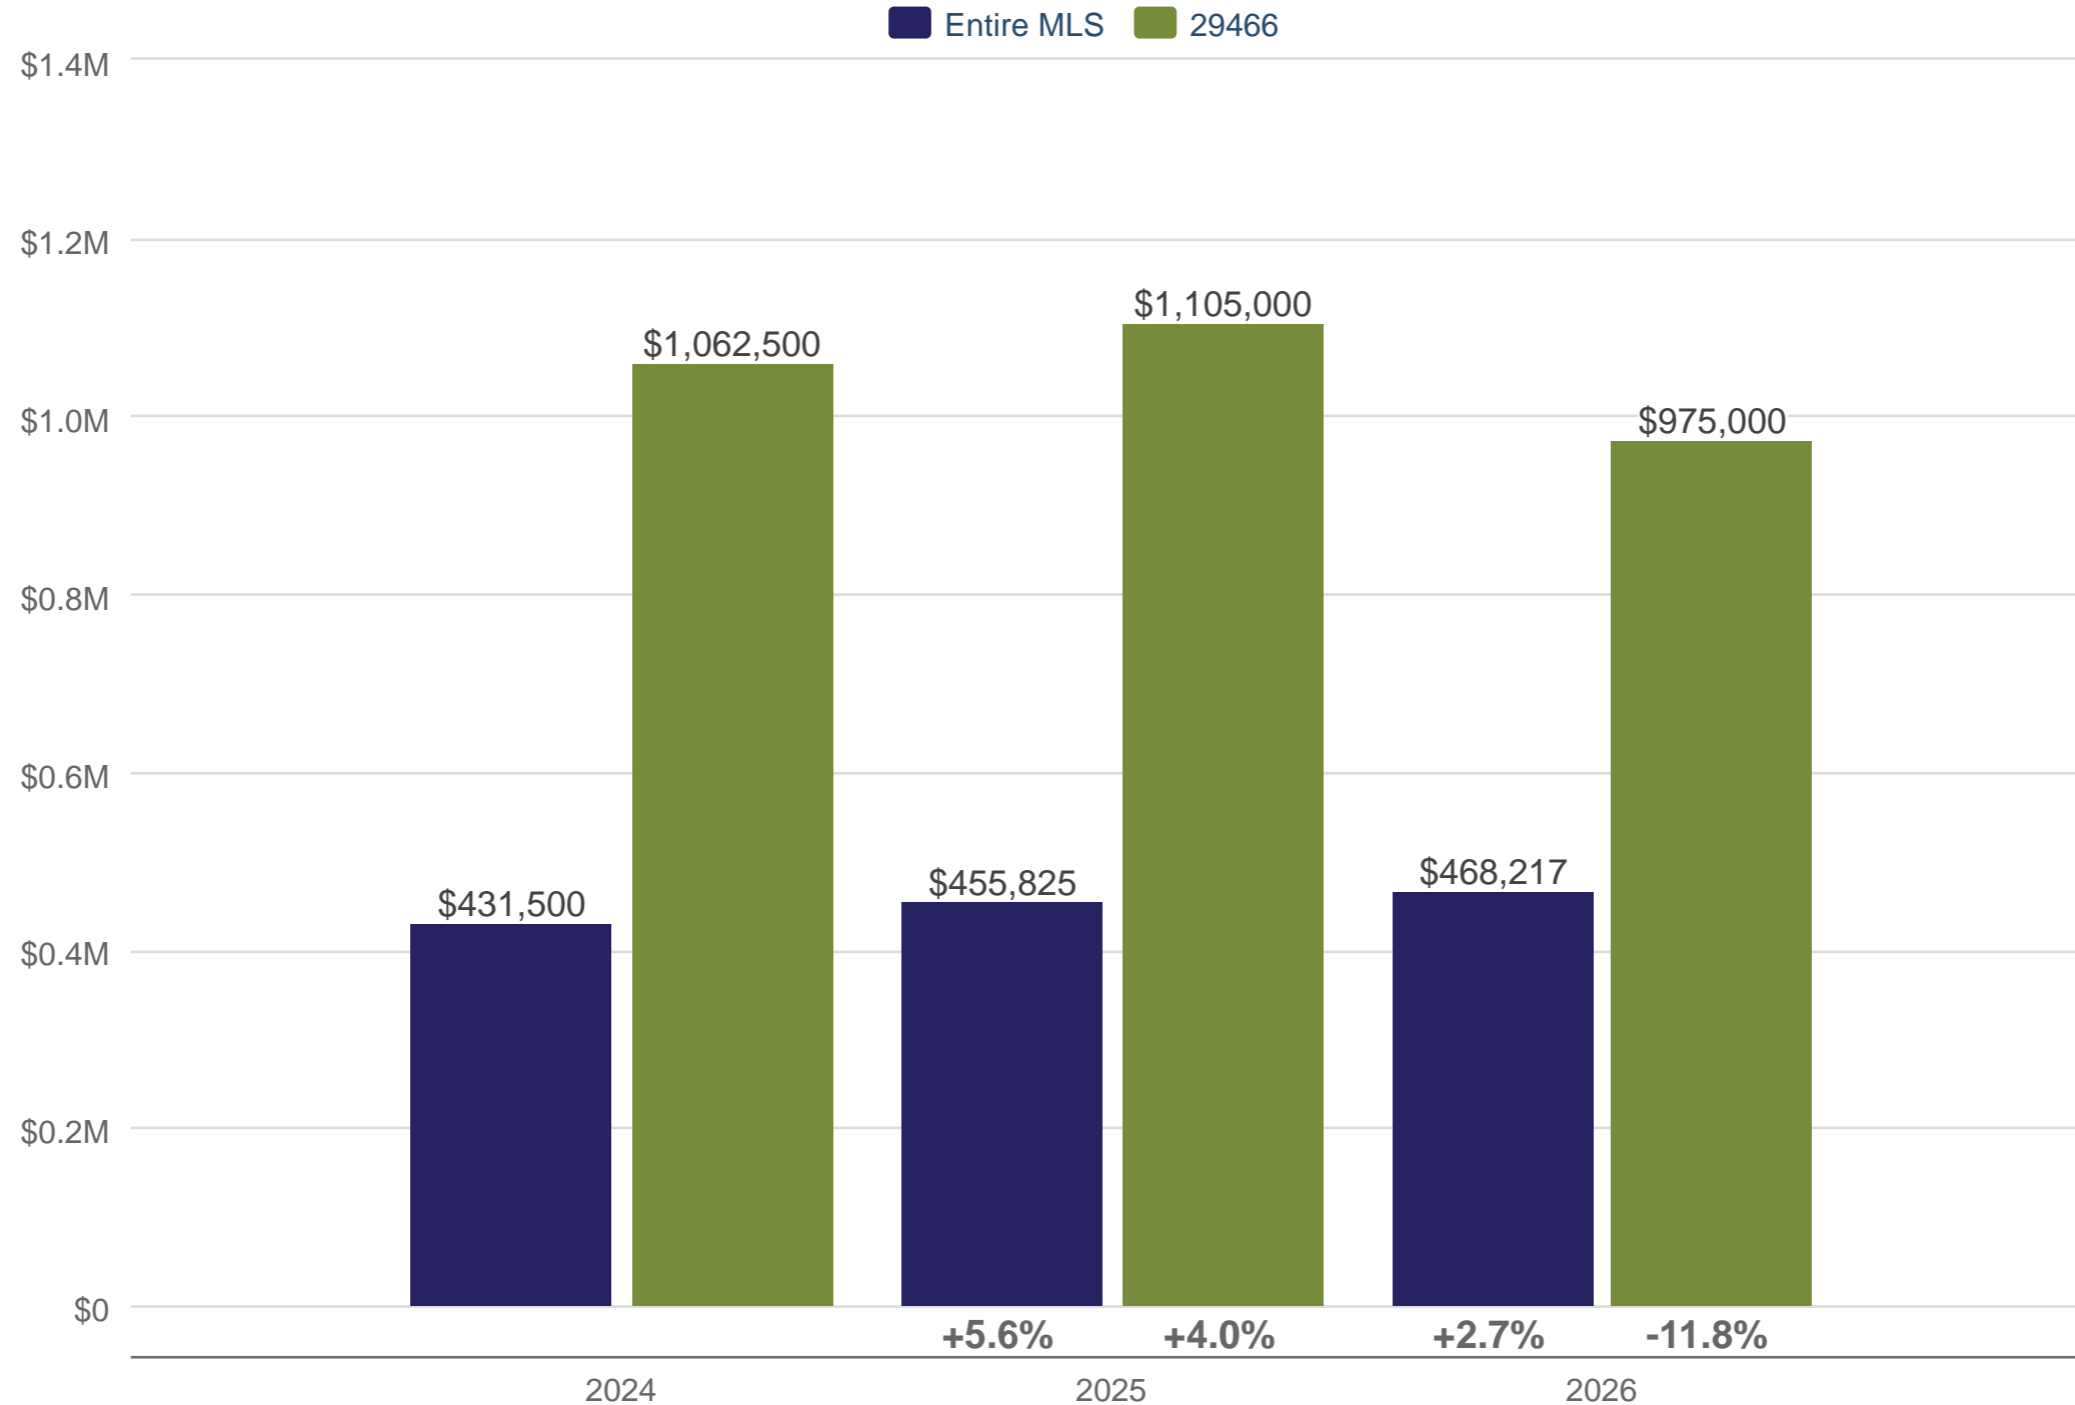

Entire MLS & 29466: Residential, Single-Family

Each data point is three months of activity. Data is from May 5, 2026.