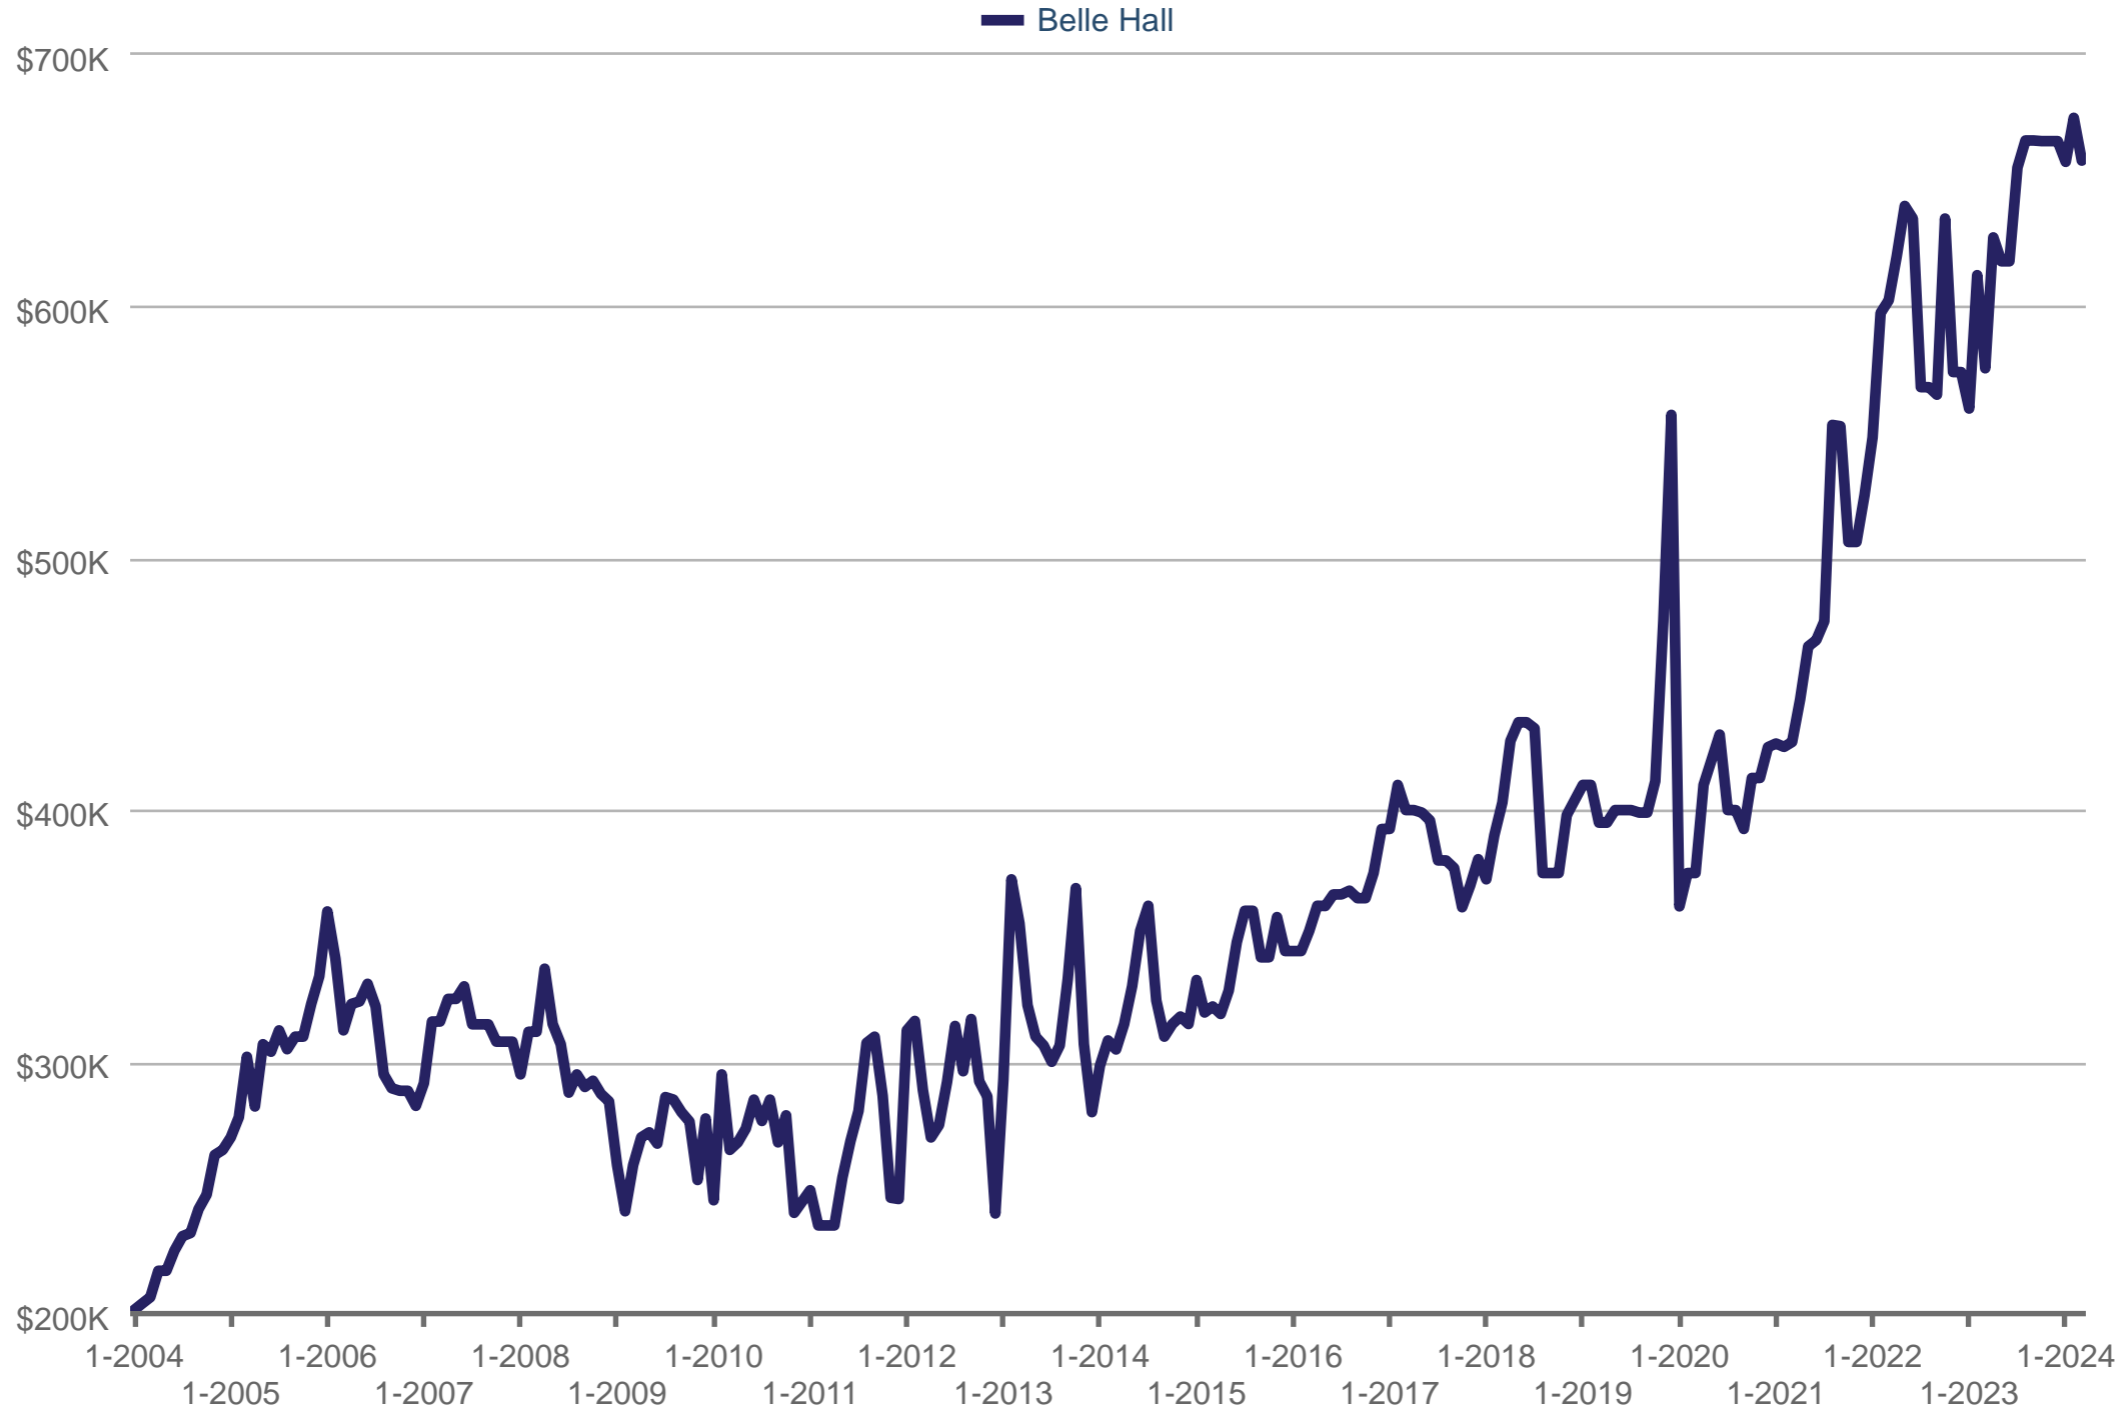

### Median Sales Price

Belle Hall: Previously Owned, Residential, Single-Family, 2,500 sq ft or Less

Each data point is three months of activity. Data is from April 30, 2024.