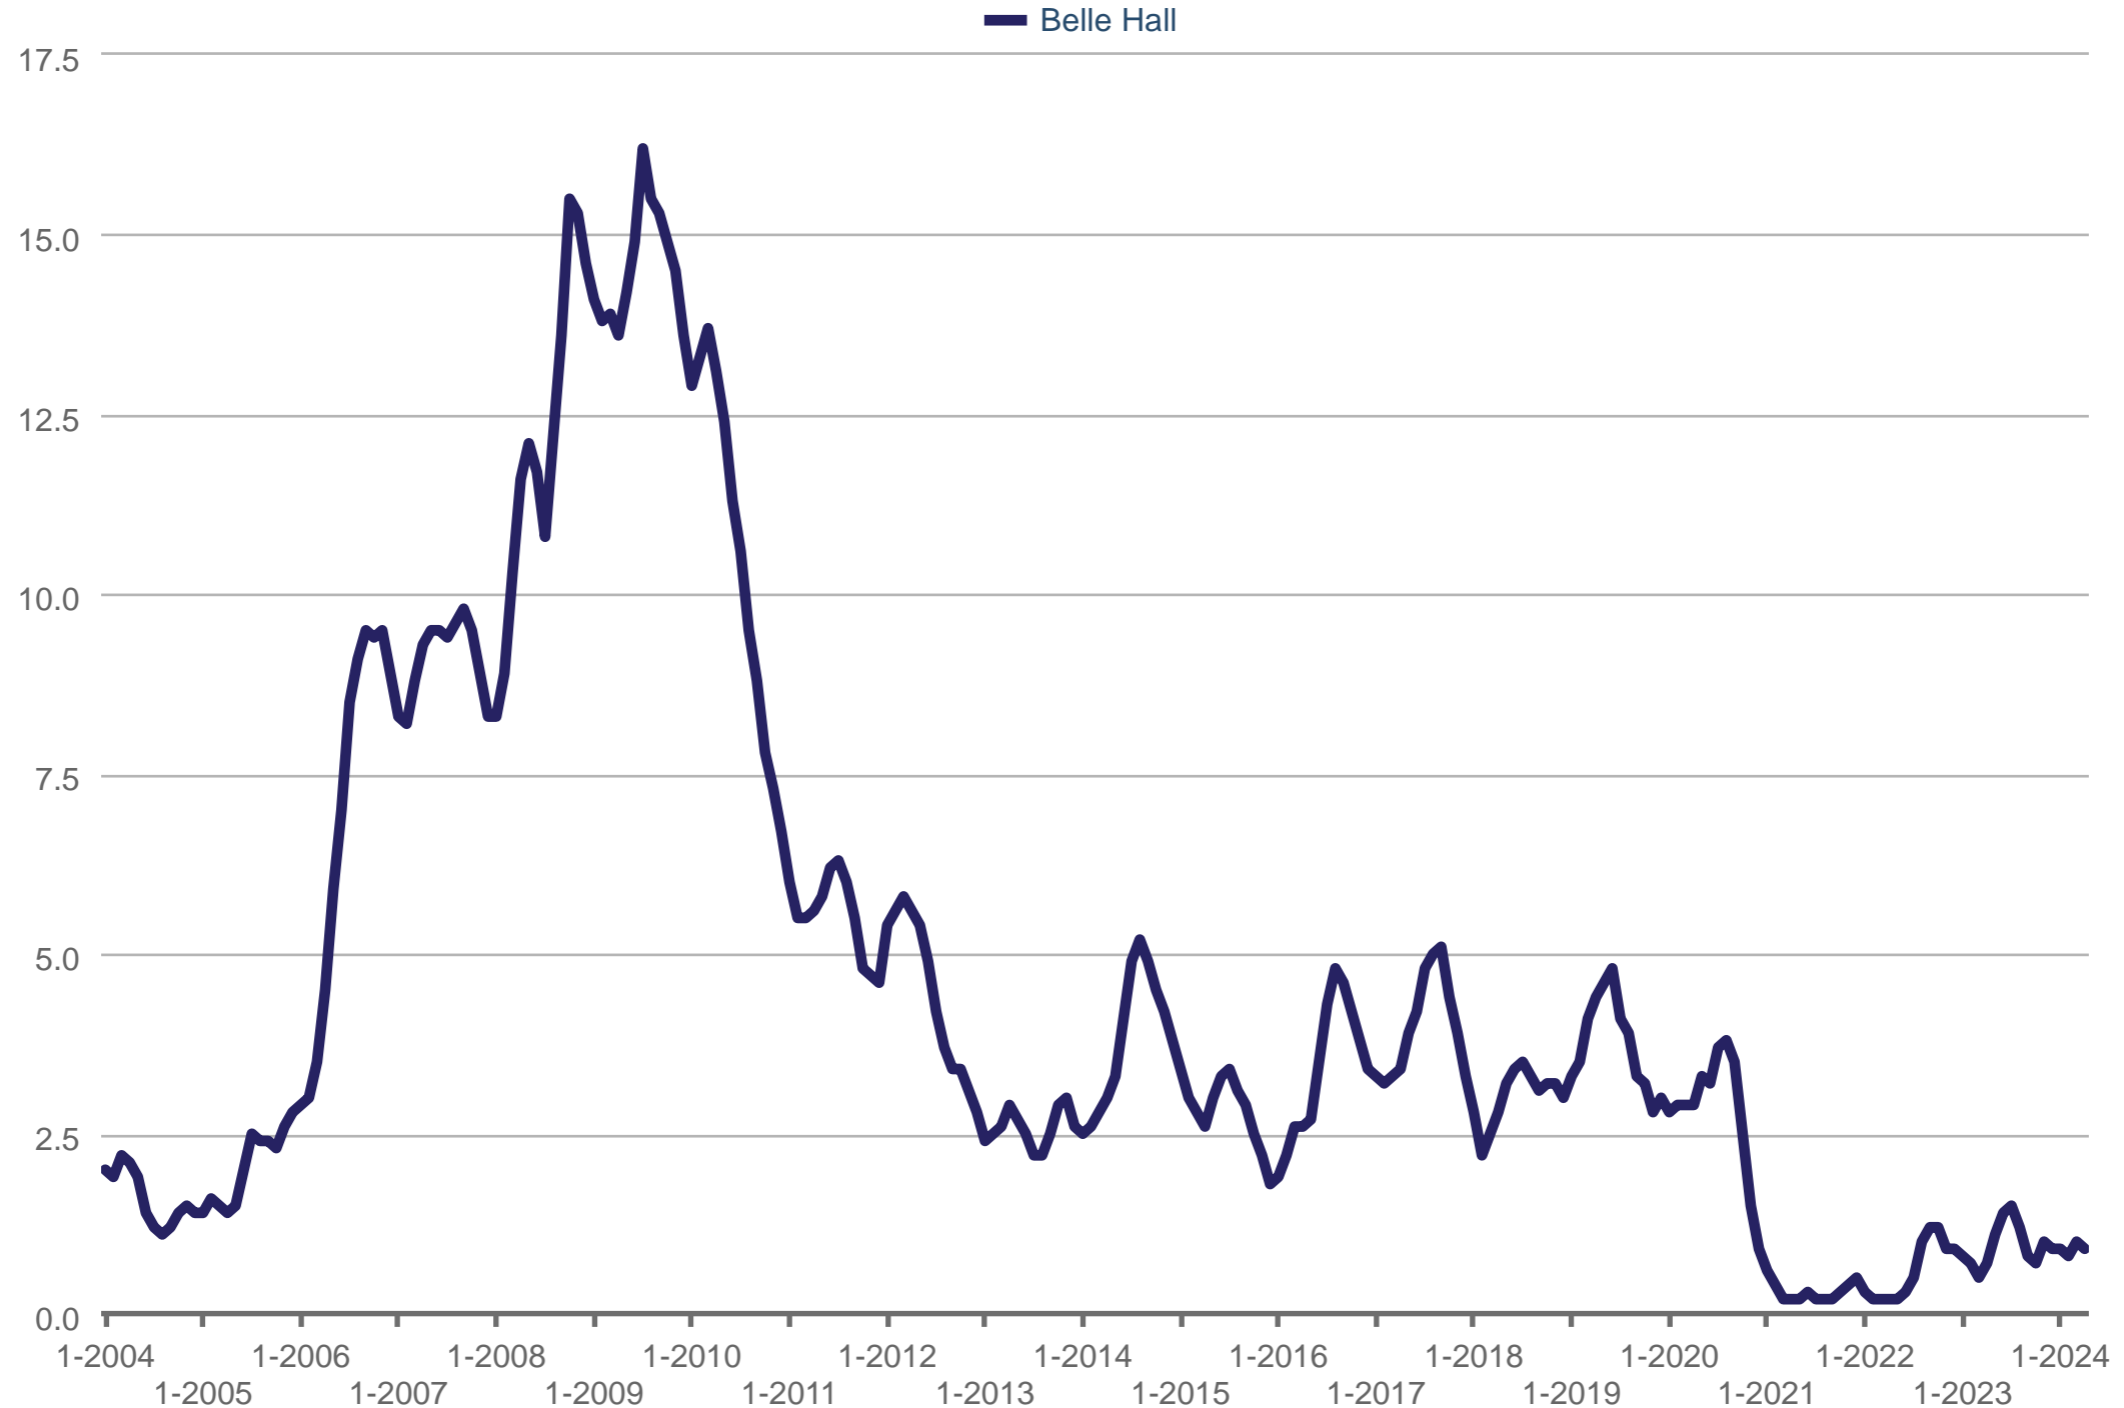

Belle Hall

Each data point is three months of activity. Data is from May 1, 2024.

All data from Charleston Trident Association of REALTORS®. Market Monitor © 2024 ShowingTime. Data deemed reliable, but not guaranteed. Consult your agent for market specifics.