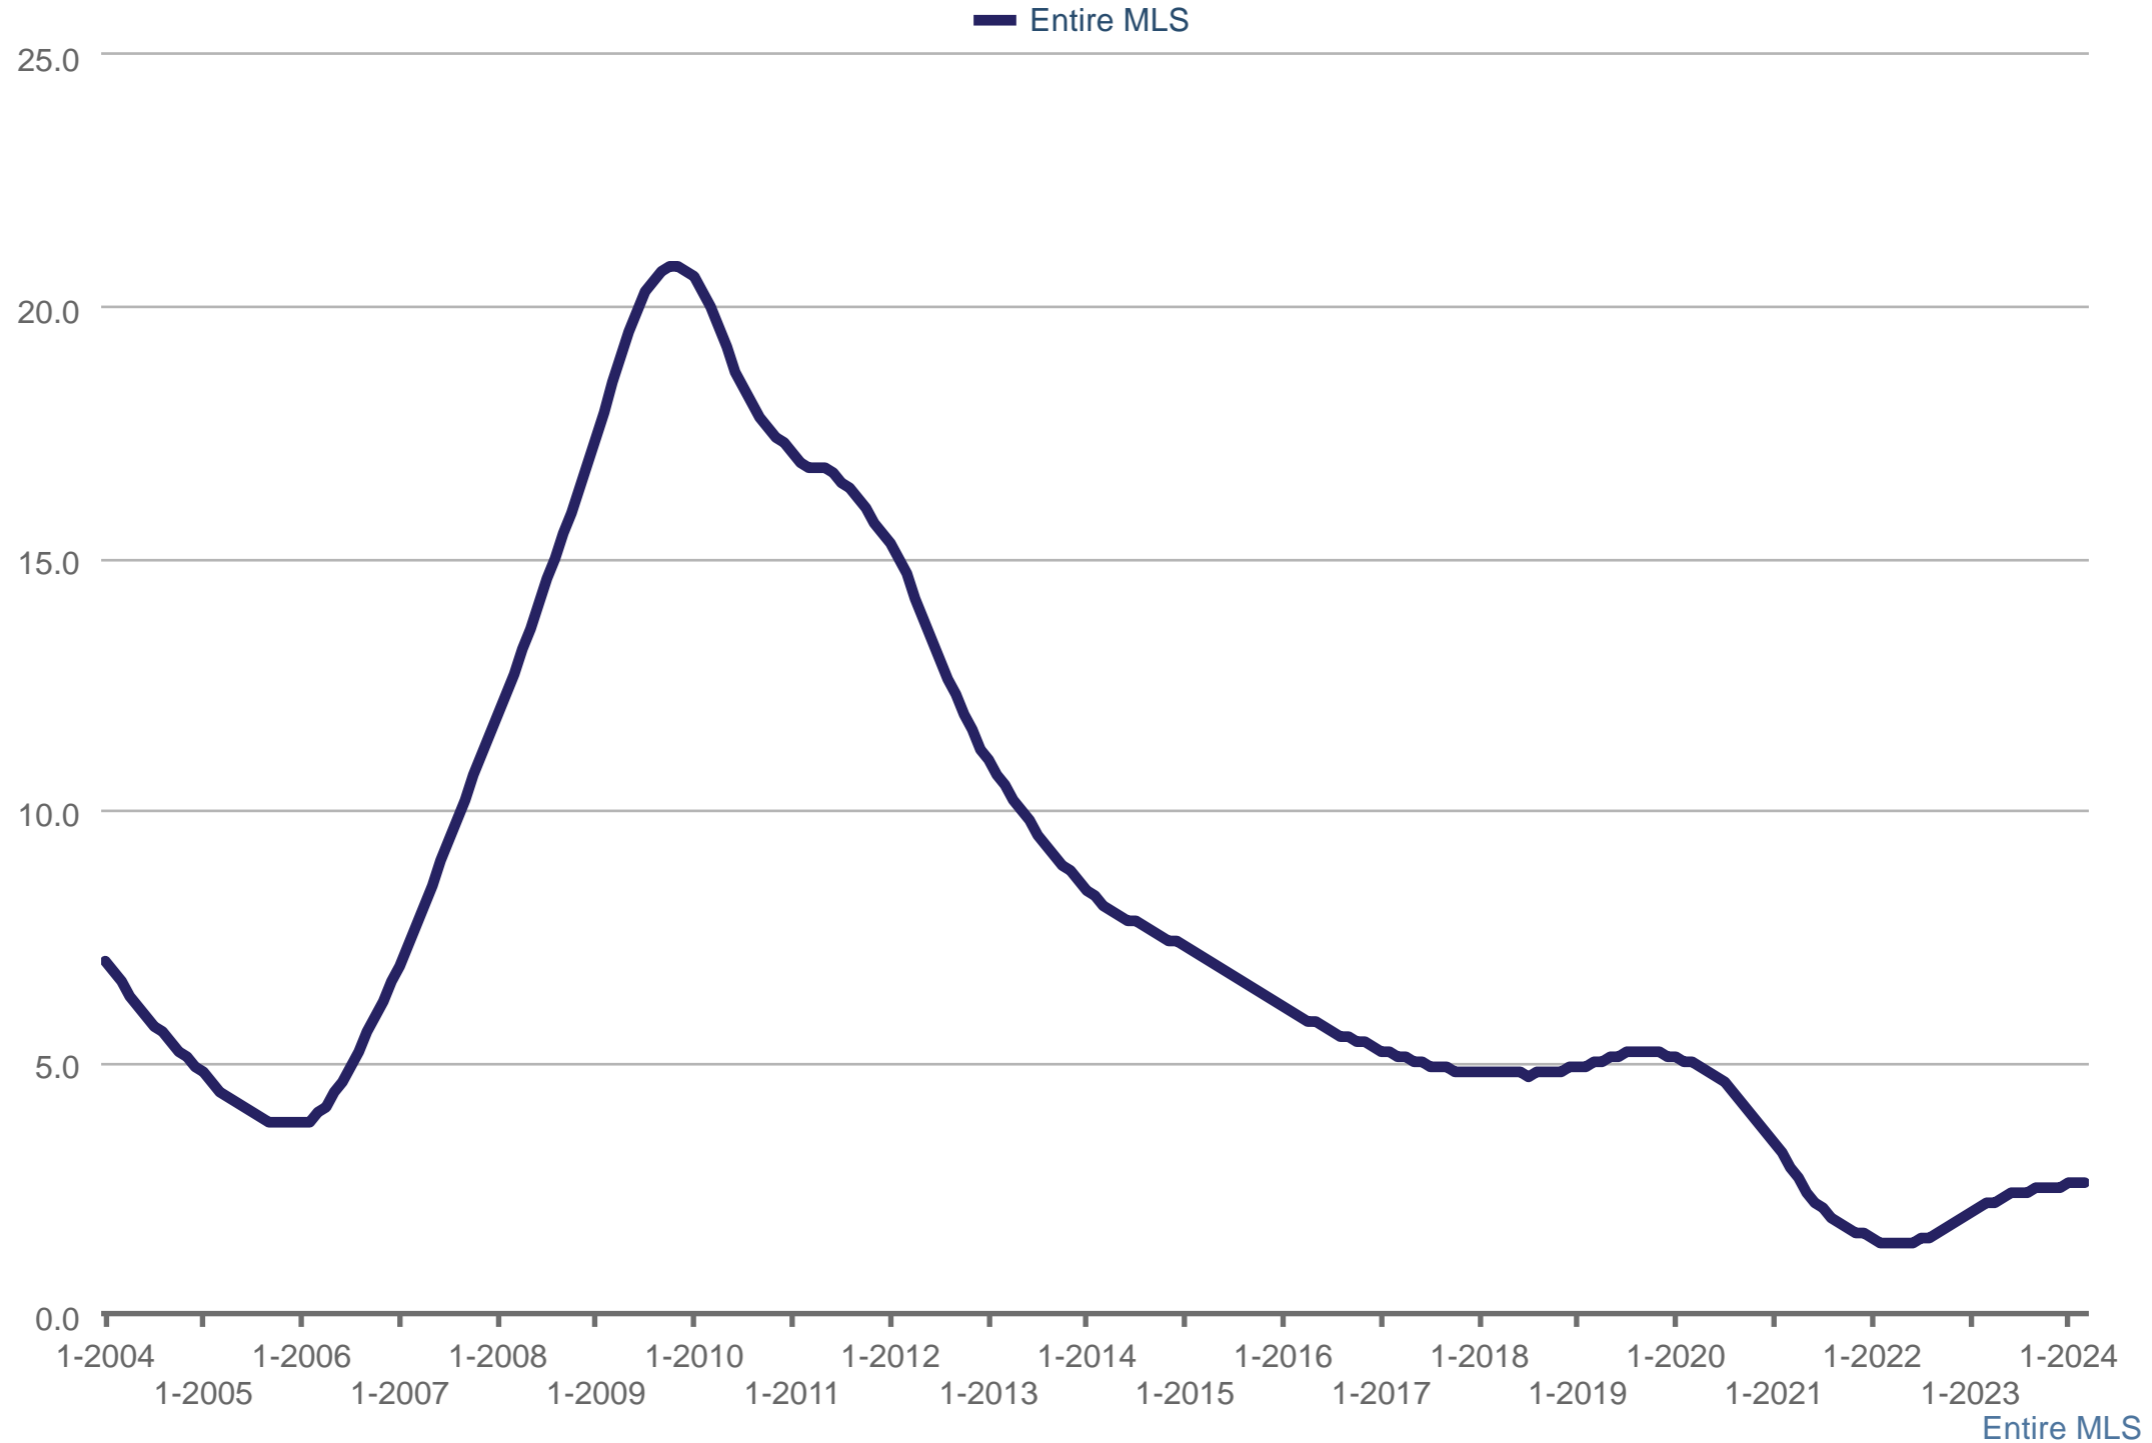

Each data point is 12 months of activity. Data is from April 23, 2024.

All data from Charleston Trident Association of REALTORS®. Market Monitor © 2024 ShowingTime. Data deemed reliable, but not guaranteed. Consult your agent for market specifics.