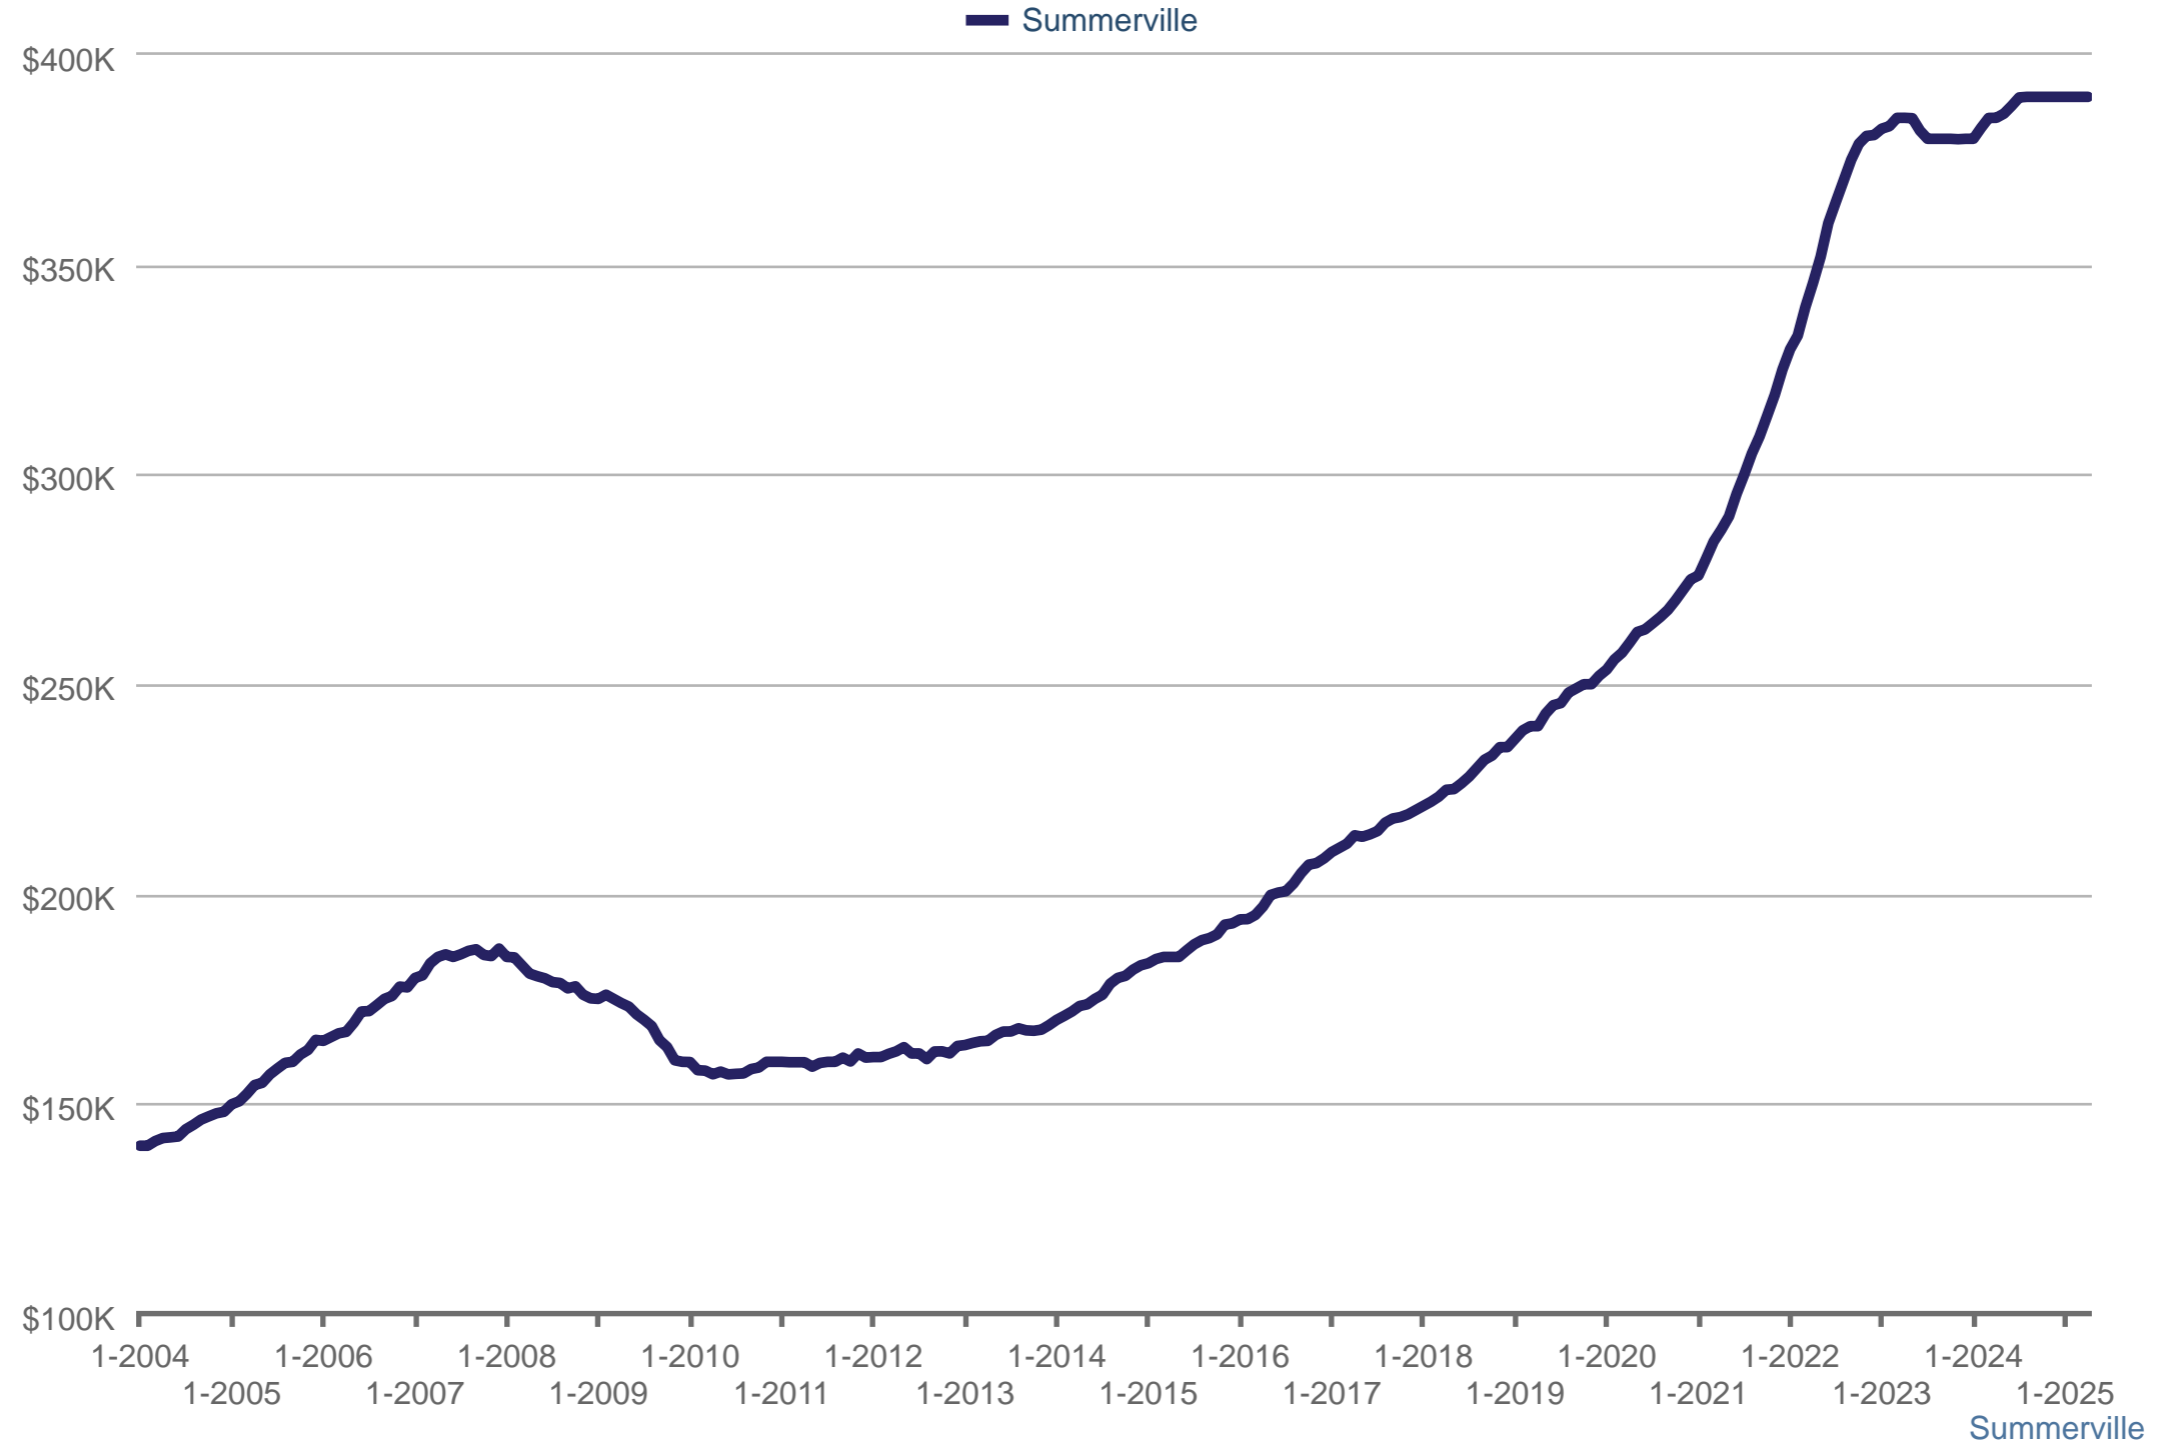

Each data point is 12 months of activity. Data is from May 17, 2025.