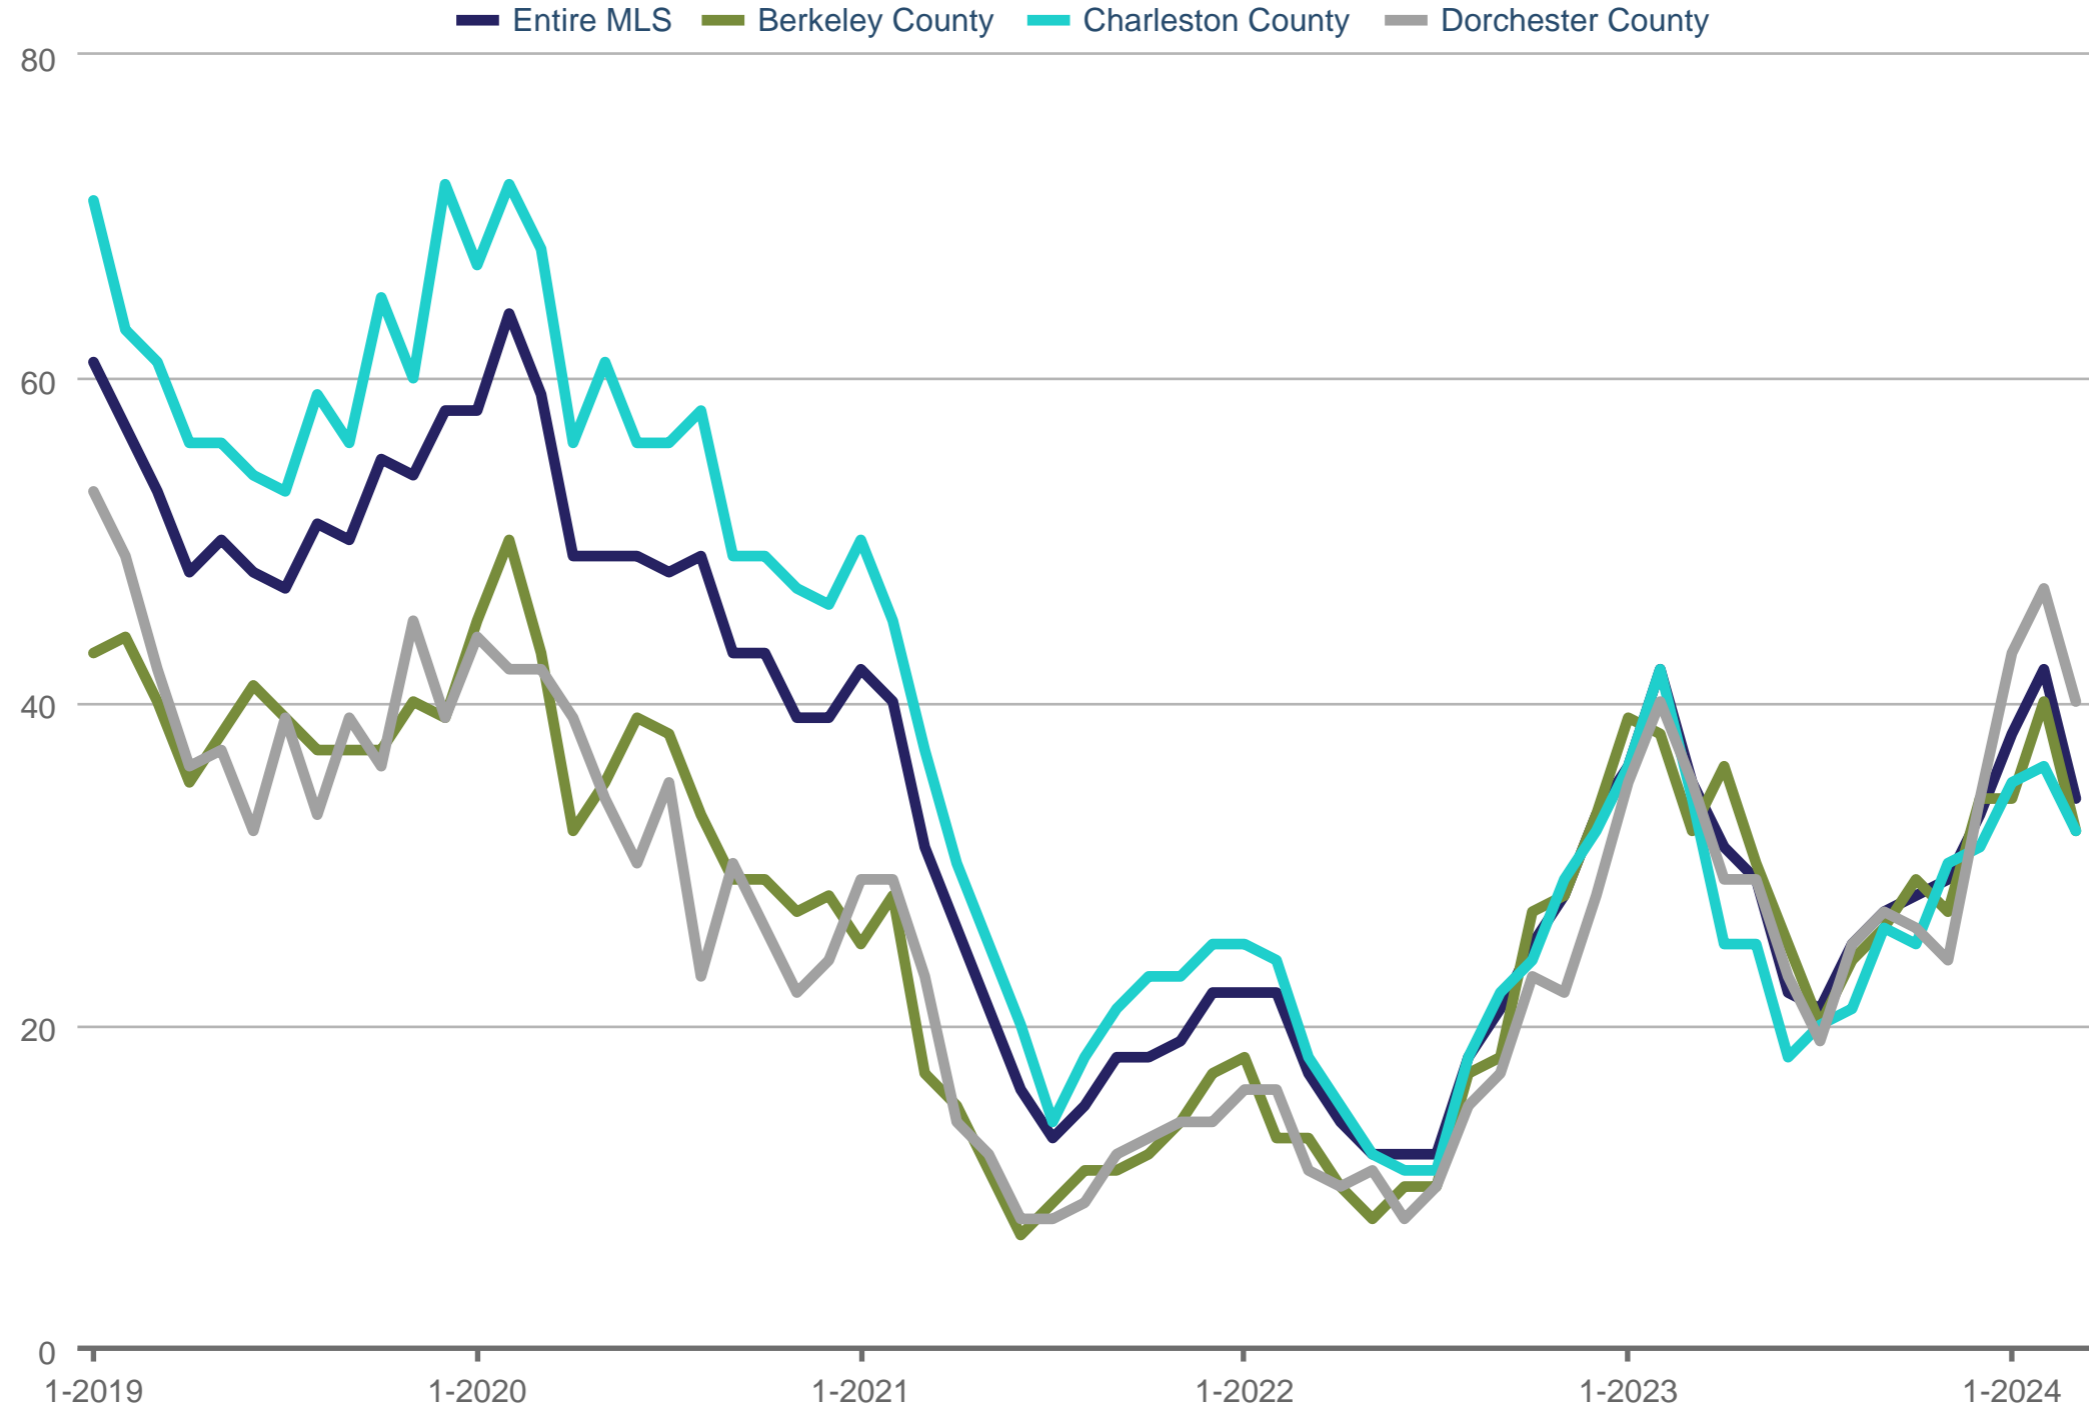

### Average Days on Market

Entire MLS & Berkeley County & Charleston County & Dorchester County: Previously Owned

Each data point is one month of activity. Data is from April 25, 2024.