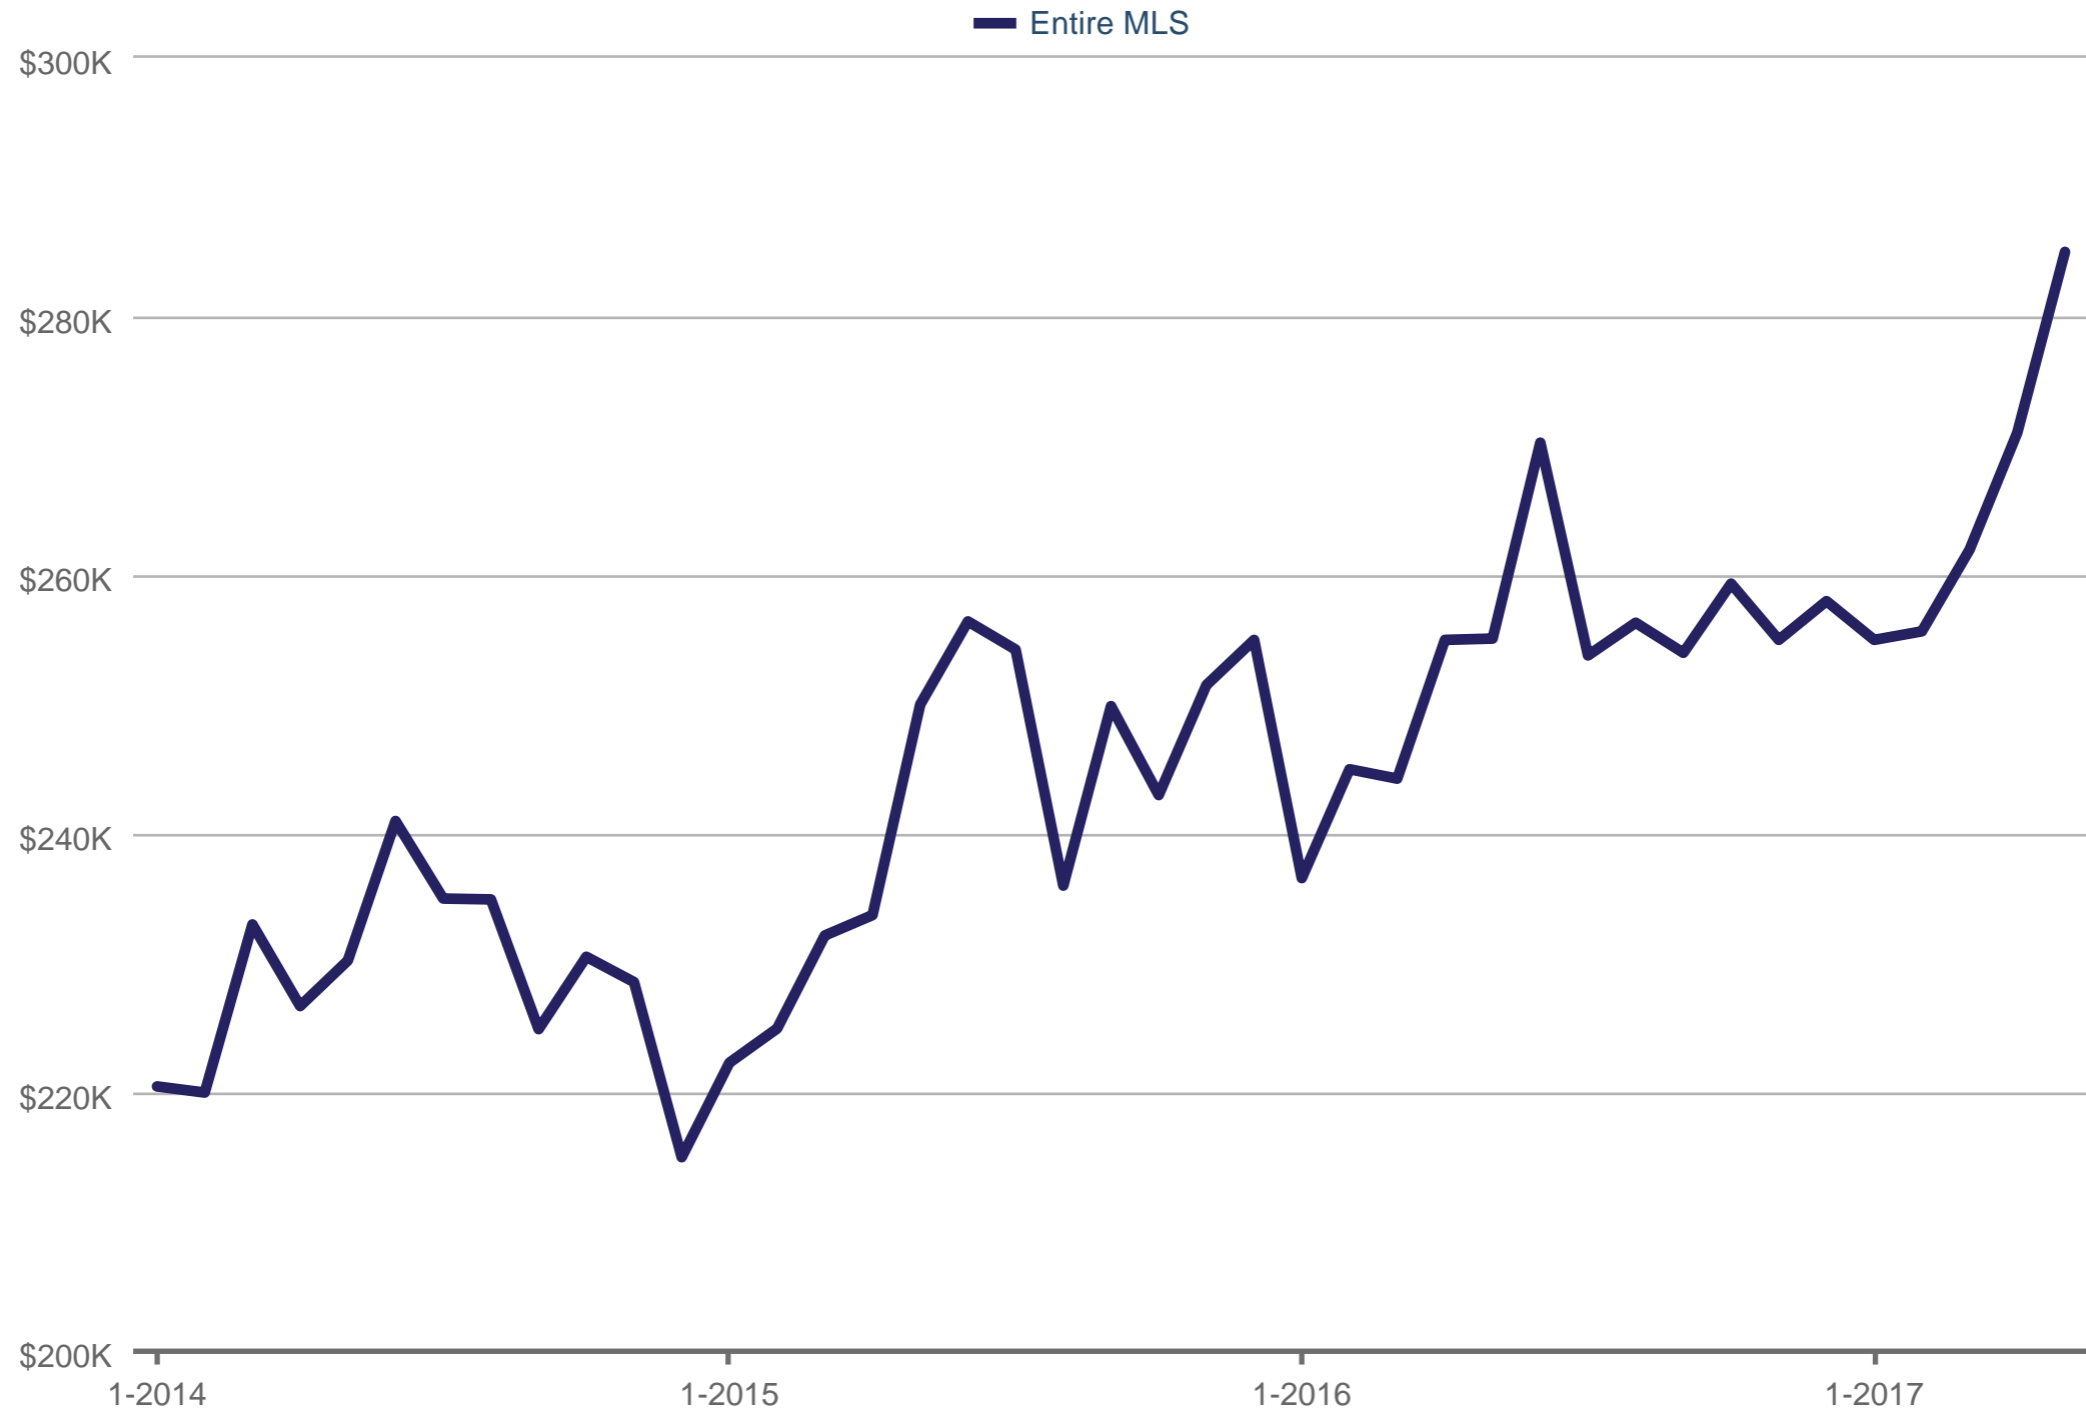

Michelle Mustain

Ebb & Flow Real Estate, LLC

Office: (843) 338-4898
mickimustain@gmail.com

Median Sales Price

Entire MLS: Single-Family

Each data point is one month of activity. Data is from June 6, 2017.