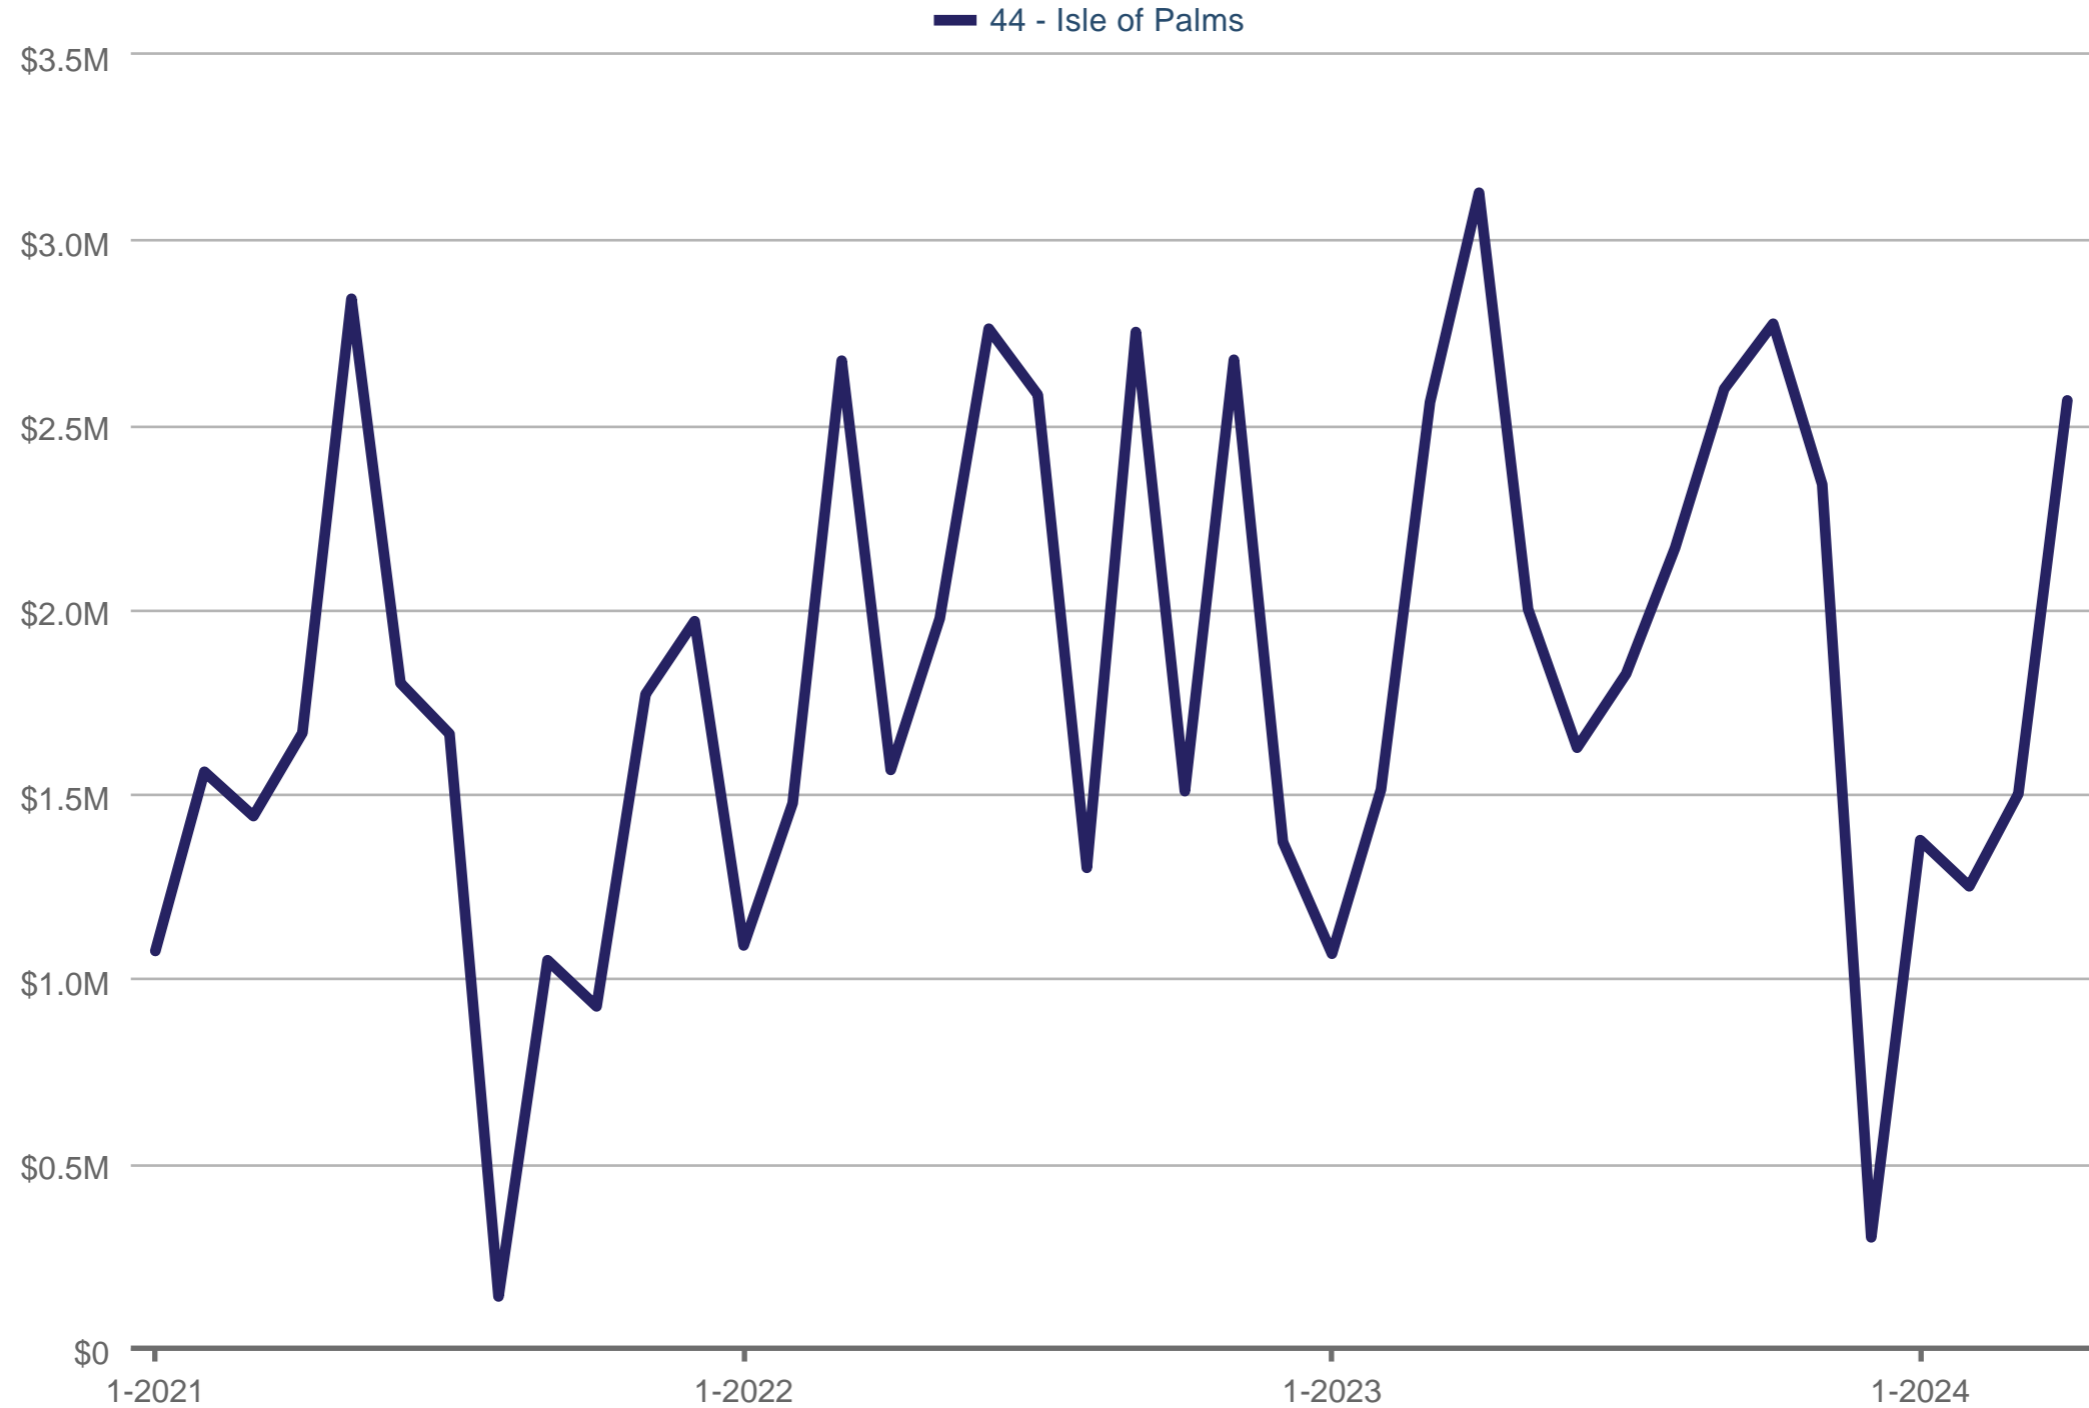

Sherry Dwelle

Realtor - Engel & Volkers Charleston

Love Where You Live, It Makes All the Difference!

Office: (843) 494-7440

Cell: (843) 494-7440

sherry.dwelle@evrealstate.com

Median Sales Price

44 - Isle of Palms

Each data point is one month of activity. Data is from May 9, 2024.